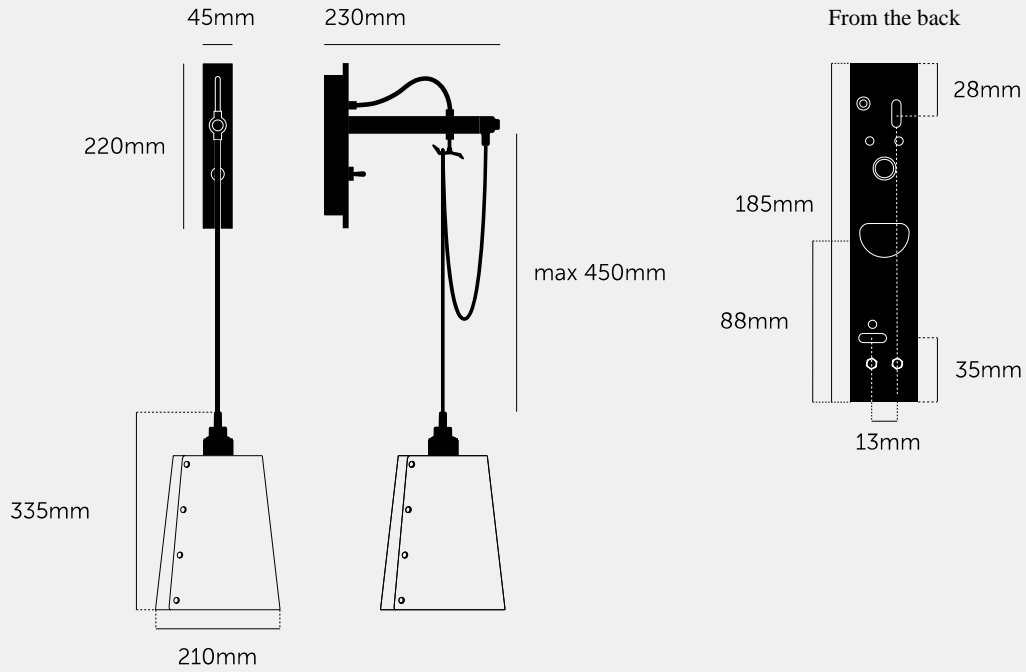

**HOOKED WALL /
CROSS / LARGE /
GRAPHITE**

ACTION: WALL LIGHT

KNURL: CROSS

RANGE: HOOKED WALL

A wall light made from solid metal with matte rubber detailing. The base is finished in either stone or graphite powder coating. The pendant length can be adjusted to suit and hooked onto a solid metal hook. Buster + Punch offers a range of light bulbs that look great with this light and are sold separately.

SPECIFICATIONS

Wall light
 Solid metal lamp holder
 Solid metal hook
 200-240V
 IP20
 Adjustable 450mm cable
 E27 compatible
 Max 40W bulb
 Bulbs sold separately
 CE Class 1 approval

The length of the pendant can be adjusted to suit using the solid metal hook.

FINISH & SKU NUMBERS

sku:	finish:	size:
RHW-18444	● brass	LARGE
RHW-20445	● steel	LARGE
RHW-19446	● smoked bronze	LARGE

INCLUDED

1 x Hooked Wall Light
 1 x Hooked Shade
 1 x Coin Cap*
 1 x Black rubber grommet
 * Coin cap installation tool must be used by hand only.