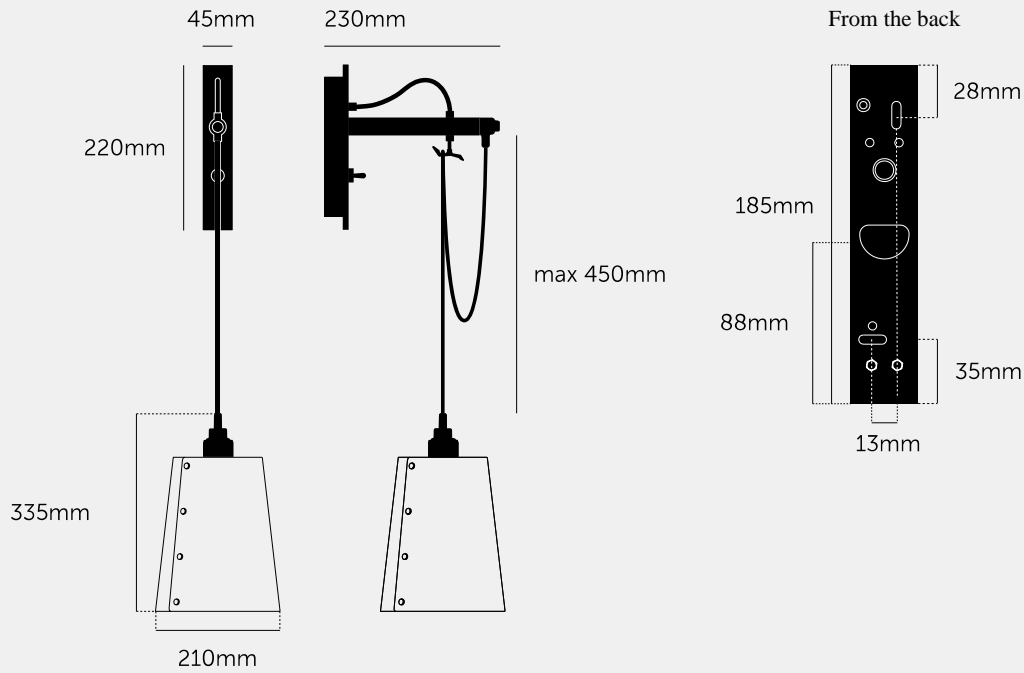

**HOOKED WALL /
CROSS / LARGE /
GRAPHITE**

ACTION: WALL LIGHT

KNURL: CROSS

RANGE: HOOKED WALL

A wall light made from solid metal with matte rubber detailing. The base is finished in either stone or graphite powder coating. The pendant length can be adjusted to suit and hooked onto a solid metal hook. Buster + Punch offers a range of light bulbs that look great with this light and are sold separately.

SPECIFICATIONS

Wall light
 Solid metal lamp holder
 Solid metal hook
 200-240V
 IP20
 Adjustable 450mm cable
 E27 compatible
 Max 40W bulb
 Bulbs sold separately
 CE Class 1 approval

The length of the pendant can be adjusted to suit using the solid metal hook.

FINISH & SKU NUMBERS

sku	finish	size
RHW-18444	● brass	LARGE
RHW-20445	● steel	LARGE
RHW-19446	● smoked bronze	LARGE

INCLUDED

1 x Hooked Wall Light
 1 x Hooked Shade
 1 x Coin Cap*
 1 x Black rubber grommet
 * Coin cap installation tool must be used by hand only.