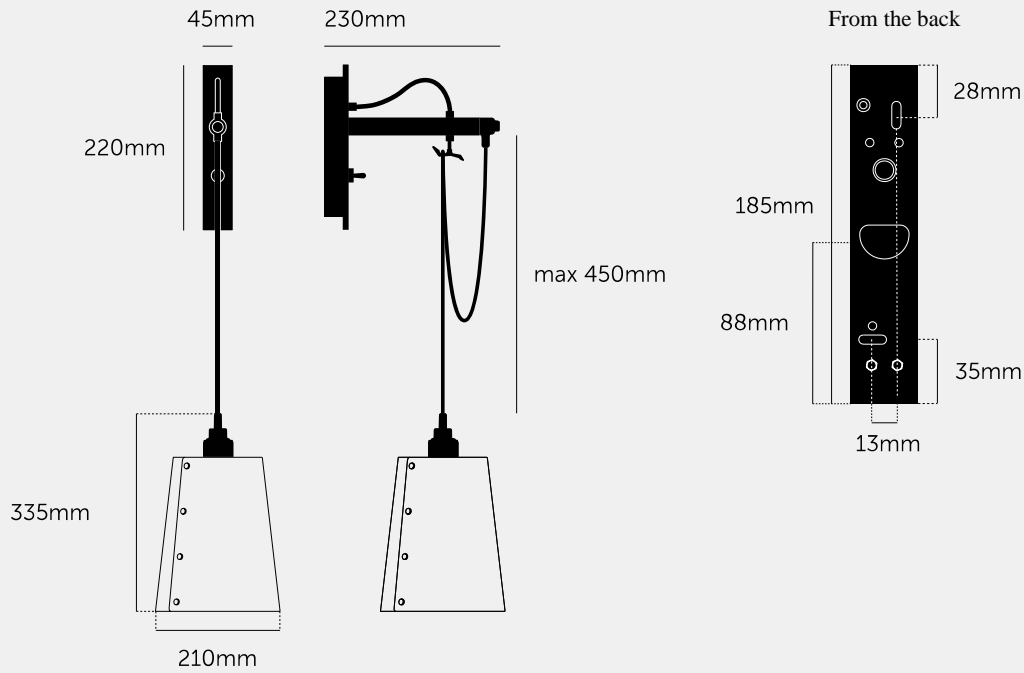

**HOOKED WALL /  
CROSS / LARGE /  
GRAPHITE**

---

**ACTION: WALL LIGHT**

---

**KNURL: CROSS**

---

**RANGE: HOOKED WALL**

---

A wall light made from solid metal with matte rubber detailing. The base is finished in either stone or graphite powder coating. The pendant length can be adjusted to suit and hooked onto a solid metal hook. Buster + Punch offers a range of light bulbs that look great with this light and are sold separately.

#### SPECIFICATIONS

Wall light  
 Solid metal lamp holder  
 Solid metal hook  
 200-240V  
 IP20  
 Adjustable 450mm cable  
 E27 compatible  
 Max 40W bulb  
 Bulbs sold separately  
 CE Class 1 approval

The length of the pendant can be adjusted to suit using the solid metal hook.