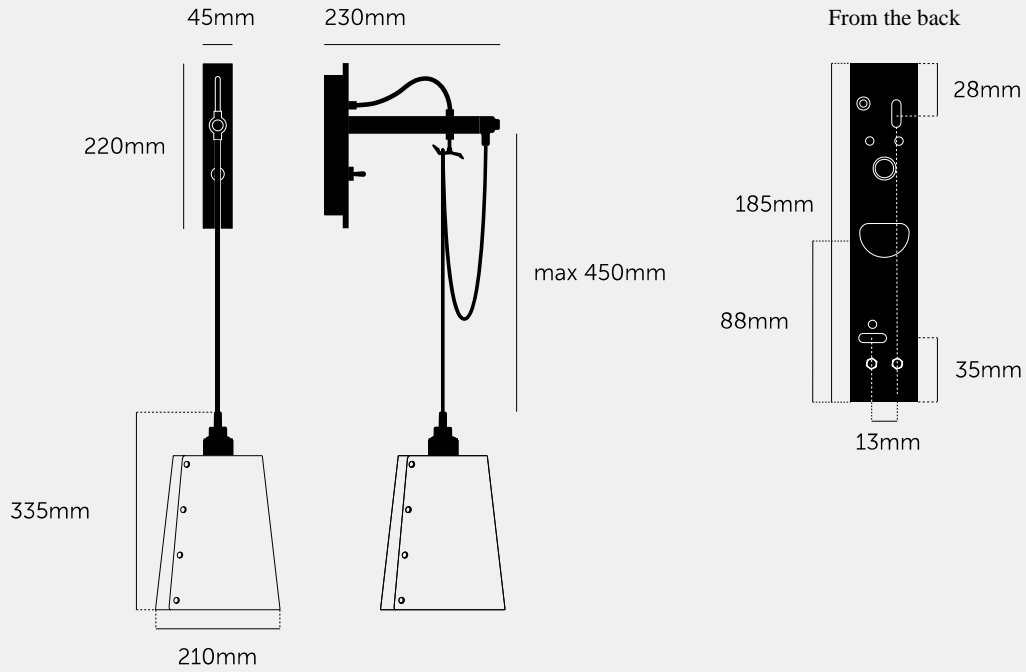

**HOOKED WALL /  
CROSS / LARGE /  
GRAPHITE**

---

**ACTION: WALL LIGHT**

---

**KNURL: CROSS**

---

**RANGE: HOOKED WALL**

---

A wall light made from solid metal with matte rubber detailing. The base is finished in either stone or graphite powder coating. The pendant length can be adjusted to suit and hooked onto a solid metal hook. Buster + Punch offers a range of light bulbs that look great with this light and are sold separately.

#### SPECIFICATIONS

---

Wall light  
 Solid metal lamp holder  
 Solid metal hook  
 200-240V  
 IP20  
 Adjustable 450mm cable  
 E27 compatible  
 Max 40W bulb  
 Bulbs sold separately  
 CE Class 1 approval

The length of the pendant can be adjusted to suit using the solid metal hook.

---