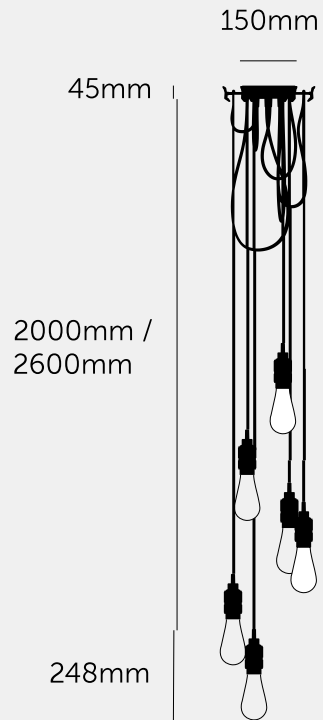

**HOOKED 6.0 / NUDE
/ CROSS**

ACTION: MULTI-PENDANT LIGHT

KNURL: CROSS

RANGE: HOOKED

A ceiling light with six pendants and made from solid metal with matte rubber detailing. Each pendant length can be adjusted and hooked onto a solid metal hook, ensuring a unique sculptural shape. Buster + Punch offers a range of light bulbs that look great with this light and are sold separately.

SPECIFICATIONS

Ceiling pendant light
 6 solid metal lamp holders
 6 solid metal hooks
 Adjustable 2000mm or 2600mm cable (see finish & SKU numbers below)
 E27
 200-240V
 IP20
 Max 6 x 40W bulbs
 Bulbs sold separately
 CE Class 1 approval

The height of the pendant can be adjusted either by placing the excess cable into the cavity space, or by cutting the cable to the desired length. If the cable length is being cut, please ensure this is undertaken by a trained professional to avoid voiding the warranty.

FINISH & SKU NUMBERS

sku:	finish:	size:
RHK-05314	● brass	2M
RHK-09315	● smoked bronze	2M
RHK-09318	● smoked bronze	2.6M
RHK-07316	● steel	2M
RHK-07319	● steel	2.6M

INCLUDED

1 x Hooked Pendant Light
 6 x Solid Metal M5 Hook
 *To fix hook to ceiling or wall use M5 Wall plug.