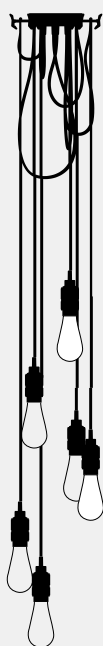

**HOOKED 6.0 / NUDE  
/ CROSS**

---

**ACTION: MULTI-PENDANT LIGHT**

---

**KNURL: CROSS**

---

**RANGE: HOOKED**

---

A ceiling light with six pendants and made from solid metal with matte rubber detailing. Each pendant length can be adjusted and hooked onto a solid metal hook, ensuring a unique sculptural shape. Buster + Punch offers a range of light bulbs that look great with this light and are sold separately.

150mm

45mm

2000mm /  
2600mm

248mm

---

#### SPECIFICATIONS

---

Ceiling pendant light  
6 solid metal lamp holders  
6 solid metal hooks  
Adjustable 2000mm or 2600mm cable (see finish & SKU numbers below)  
E27  
200-240V  
IP20  
Max 6 x 40W bulbs  
Bulbs sold separately  
CE Class 1 approval