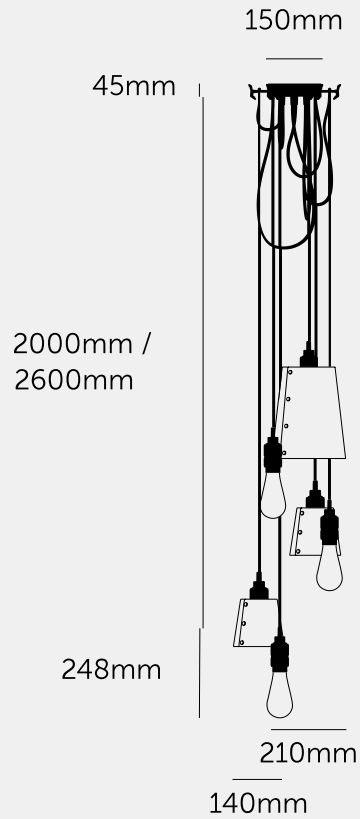

**HOOKED 6.0 / MIX /  
CROSS / STONE**

---

**ACTION: MULTI-PENDANT LIGHT**

---

**KNURL: CROSS**

---

**RANGE: HOOKED**

---

A ceiling light with six pendants and made from solid metal with matte rubber detailing. Each pendant length can be adjusted and hooked onto a solid metal hook, ensuring a unique sculptural shape. Buster + Punch offers a range of light bulbs that look great with this light and are sold separately.

#### SPECIFICATIONS

Ceiling pendant light  
 6 solid metal lamp holders  
 6 solid metal hooks  
 Adjustable 2000mm or 2600mm cable (see finish & SKU numbers below)  
 E27  
 200-240V  
 IP20  
 Max 6 x 40W bulbs  
 Bulbs sold separately  
 CE Class 1 approval

#### FINISH & SKU NUMBERS

| sku:      | finish:         | size: |
|-----------|-----------------|-------|
| RHK-25433 | ● brass         | 2M    |
| RHK-24437 | ● smoked bronze | 2M    |
| RHK-24439 | ● smoked bronze | 2.6M  |
| RHK-23441 | ● steel         | 2M    |
| RHK-23443 | ● steel         | 2.6M  |