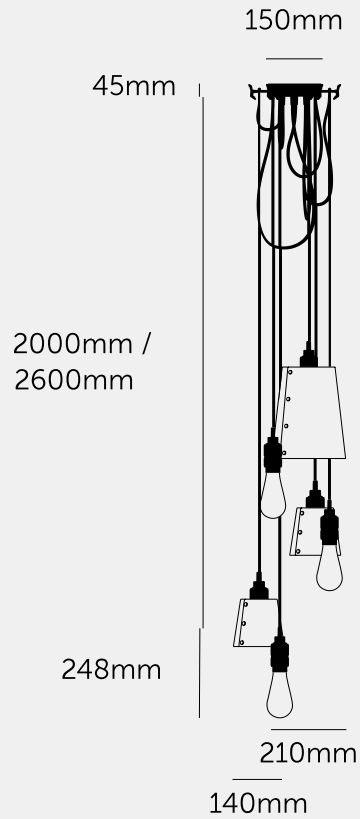

**HOOKED 6.0 / MIX /  
CROSS / GRAPHITE**

---

**ACTION: MULTI-PENDANT LIGHT**

---

**KNURL: CROSS**

---

**RANGE: HOOKED**

---

A ceiling light with six pendants and made from solid metal with matte rubber detailing. Each pendant length can be adjusted and hooked onto a solid metal hook, ensuring a unique sculptural shape. Buster + Punch offers a range of light bulbs that look great with this light and are sold separately.

#### SPECIFICATIONS

Ceiling pendant light  
 6 solid metal lamp holders  
 6 solid metal hooks  
 Adjustable 2000mm or 2600mm cable (see finish & SKU numbers below)  
 E27  
 200-240V  
 IP20  
 Max 6 x 40W bulbs  
 Bulbs sold separately  
 CE Class 1 approval

#### FINISH & SKU NUMBERS

sku:	finish:	size:
RHK-18432	● brass	2M
RHK-20436	● smoked bronze	2M
RHK-20438	● smoked bronze	2.6M
RHK-19440	● steel	2M
RHK-19442	● steel	2.6M