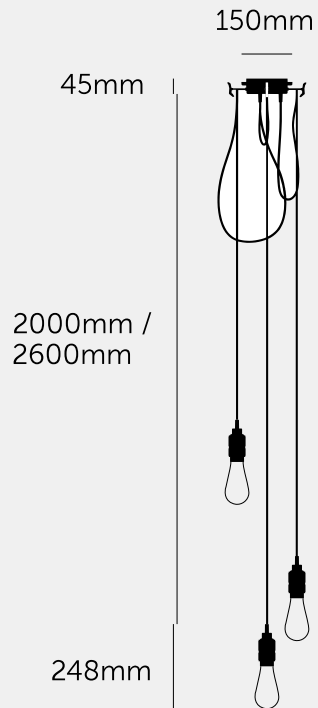

**HOOKED 3.0 / NUDE  
/ CROSS**

---

**ACTION: MULTI-PENDANT LIGHT**

---

**KNURL: CROSS**

---

**RANGE: HOOKED**

---

A ceiling light with three pendants and made from solid metal with matte rubber detailing. Each pendant length can be adjusted and hooked onto a solid metal hook, ensuring a unique sculptural shape. Buster + Punch offers a range of light bulbs that look great with this light and are sold separately.

#### SPECIFICATIONS

---

Ceiling pendant light  
 3 solid metal lamp holders  
 3 solid metal hooks  
 Adjustable 2000mm or 2600mm cable (see finish & SKU numbers below)  
 E27  
 200-240V  
 IP20  
 Max 3 x 40W bulbs  
 Bulbs sold separately  
 CE Class 1 approval

#### FINISH & SKU NUMBERS

---

sku:	finish:	size:
RHK-05308	● brass	2M
RHK-09309	● smoked bronze	2M
RHK-07310	● steel	2M
RHK-07313	● steel	2.6M

---