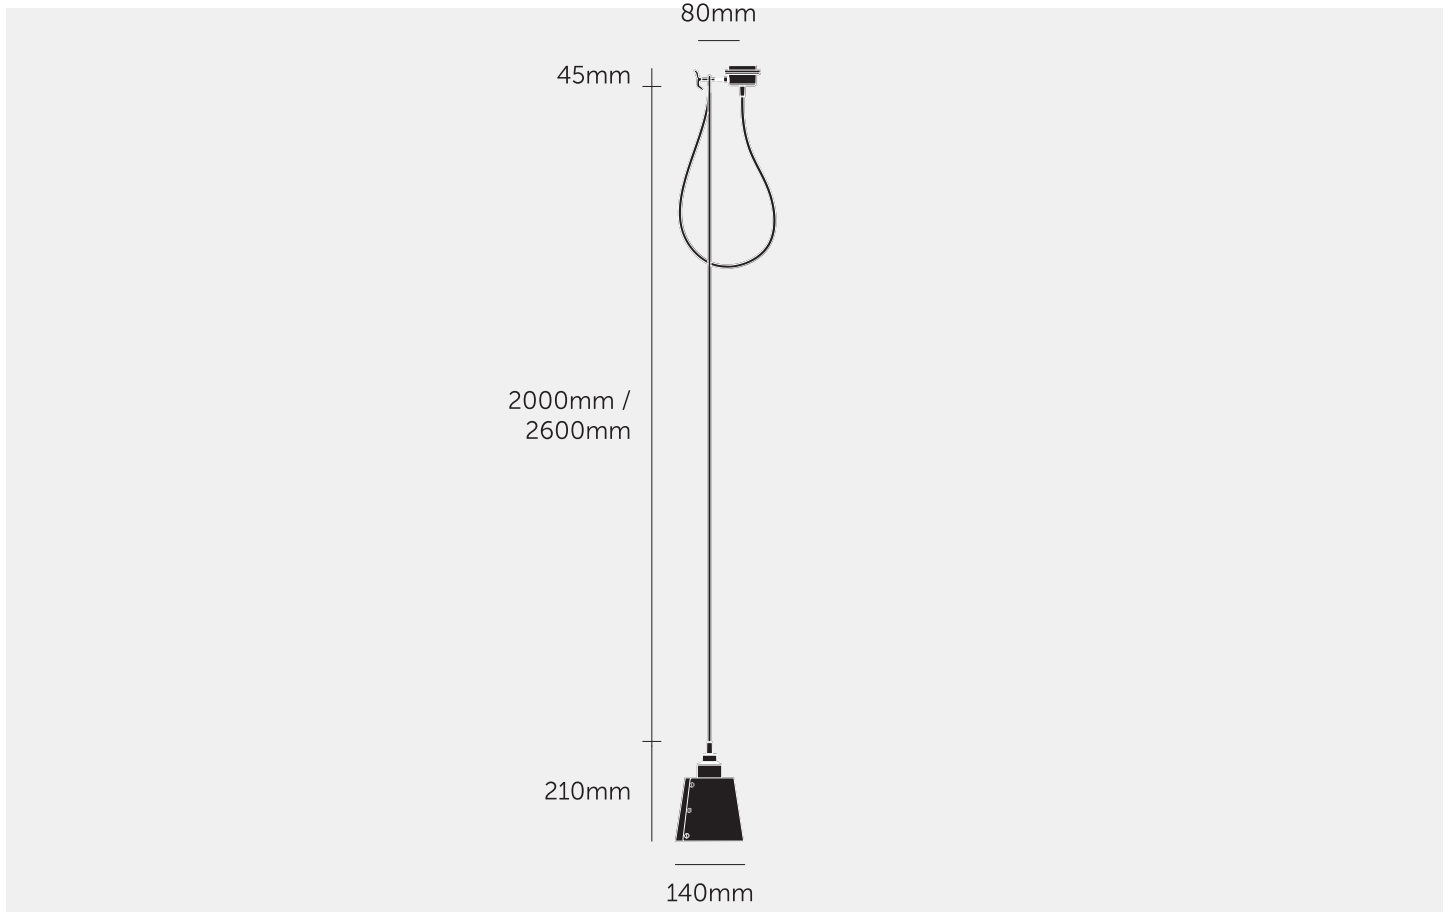

**HOOKED 1.0 /  
SMALL / CROSS /  
STONE**

---

**ACTION: PENDANT LIGHT**

---

**KNURL: CROSS**

---

**RANGE: HOOKED**

---

A ceiling light made from solid metal with matte rubber detailing. The pendant length can be adjusted and hooked onto a solid metal hook. Buster + Punch offers a range of light bulbs that look great with this light and are sold separately.

#### SPECIFICATIONS

---

Ceiling pendant light  
 Solid metal lamp holder  
 Solid metal hook  
 Adjustable 2000mm or 2600mm cable (see finish & SKU numbers below)  
 E27  
 200-240V  
 IP20  
 Max 40W bulb  
 Bulbs sold separately  
 CE Class 1 approval