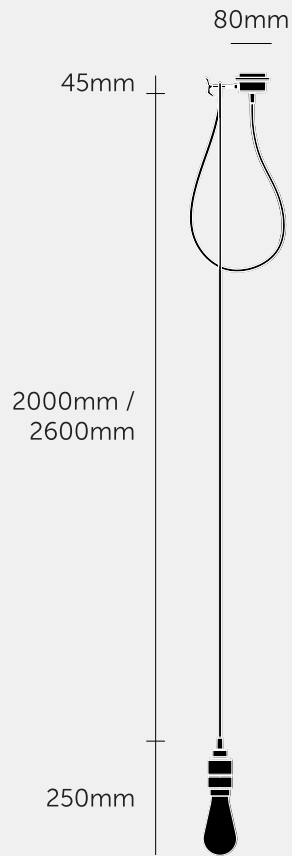

**HOOKED 1.0 / NUDE
/ CROSS**

ACTION: PENDANT LIGHT

KNURL: CROSS

RANGE: HOOKED

A ceiling light made from solid metal with matte rubber detailing. The pendant length can be adjusted and hooked onto a solid metal hook. Buster + Punch offers a range of light bulbs that look great with this light and are sold separately.

SPECIFICATIONS

Ceiling pendant light
 Solid metal lamp holder
 Solid metal hook
 Adjustable 2000mm or 2600mm cable (see finish & SKU numbers below)
 E27
 200-240V
 IP20
 Max 40W bulb
 Bulbs sold separately
 CE Class 1 approval

The height of the pendant can be adjusted either by placing the excess cable into the cavity space, or by cutting the cable to the desired length. If the cable length is being cut, please ensure this is undertaken by a trained professional to avoid voiding the warranty.

FINISH & SKU NUMBERS

sku:	finish:	size:
RHK-05302	● brass	2M
RHK-05305	● brass	2.6M
RHK-09303	● smoked bronze	2M
RHK-07304	● steel	2M

INCLUDED

1 x Hooked Pendant Light
 1 x Solid Metal M5 Hook
 *To fix hook to ceiling or wall use M5 Wall plug.