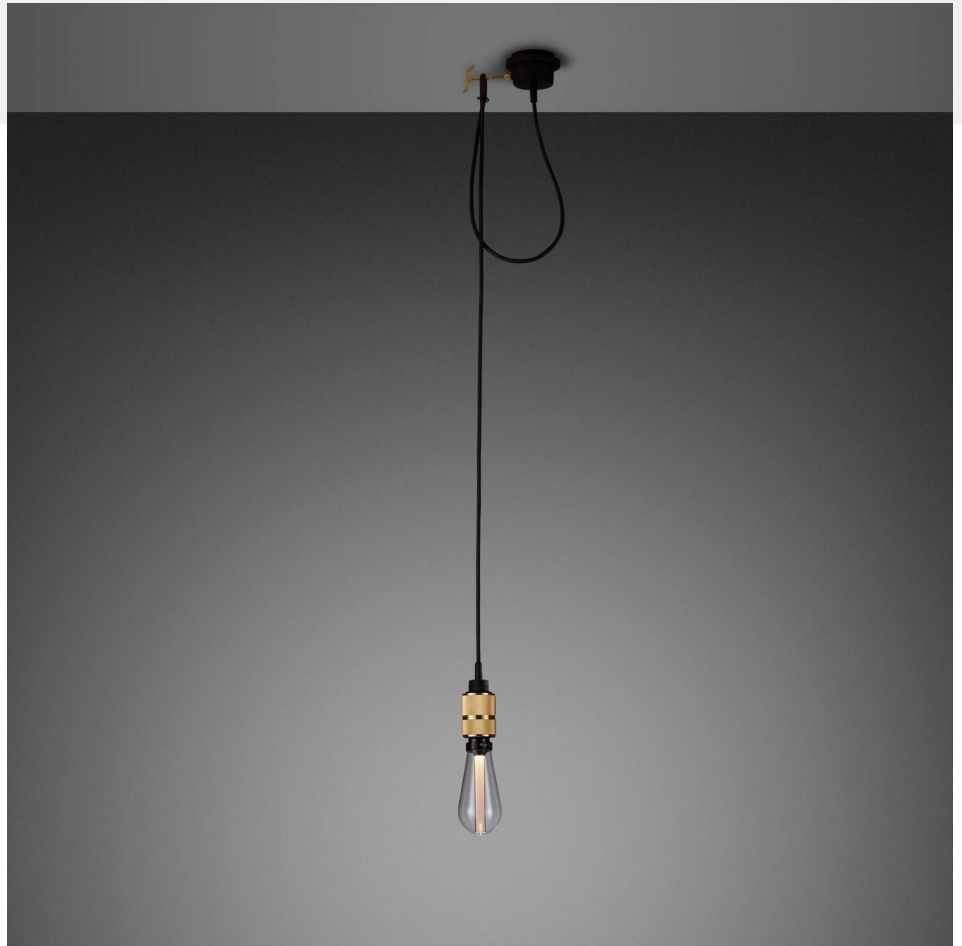

**HOOKED 1.0 / NUDE
/ CROSS**

ACTION: PENDANT LIGHT

KNURL: CROSS

RANGE: HOOKED

A ceiling light made from solid metal with matte rubber detailing. The pendant length can be adjusted and hooked onto a solid metal hook. Buster + Punch offers a range of light bulbs that look great with this light and are sold separately.

SPECIFICATIONS

Ceiling pendant light
 Solid metal lamp holder
 Solid metal hook
 Adjustable 2000mm or 2600mm cable (see finish & SKU numbers below)
 E27
 200-240V
 IP20
 Max 40W bulb
 Bulbs sold separately
 CE Class 1 approval

FINISH & SKU NUMBERS

sku:	finish:	size:
RHK-05302	● brass	2M
RHK-05305	● brass	2.6M
RHK-09303	● smoked bronze	2M
RHK-07304	● steel	2M

INCLUDED

1 x Hooked Pendant Light
 1 x Solid Metal M5 Hook
 *To fix hook to ceiling or wall use M5 Wall plug.