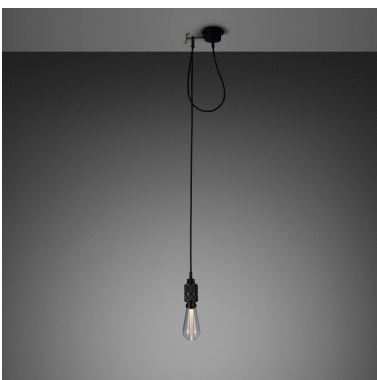

**HOOKED 1.0 / NUDE
/ CROSS**

ACTION: PENDANT LIGHT

KNURL: CROSS

RANGE: HOOKED

A ceiling light made from solid metal with matte rubber detailing. The pendant length can be adjusted and hooked onto a solid metal hook. Buster + Punch offers a range of light bulbs that look great with this light and are sold separately.

SPECIFICATIONS

Ceiling pendant light
 Solid metal lamp holder
 Solid metal hook
 Adjustable 2000mm or 2600mm cable (see finish & SKU numbers below)
 E27
 200-240V
 IP20
 Max 40W bulb
 Bulbs sold separately
 CE Class 1 approval

FINISH & SKU NUMBERS

sku:	finish:	size:
RHK-05302	● brass	2M
RHK-05305	● brass	2.6M
RHK-09303	● smoked bronze	2M
RHK-07304	● steel	2M

INCLUDED

1 x Hooked Pendant Light
 1 x Solid Metal M5 Hook
 *To fix hook to ceiling or wall use M5 Wall plug.