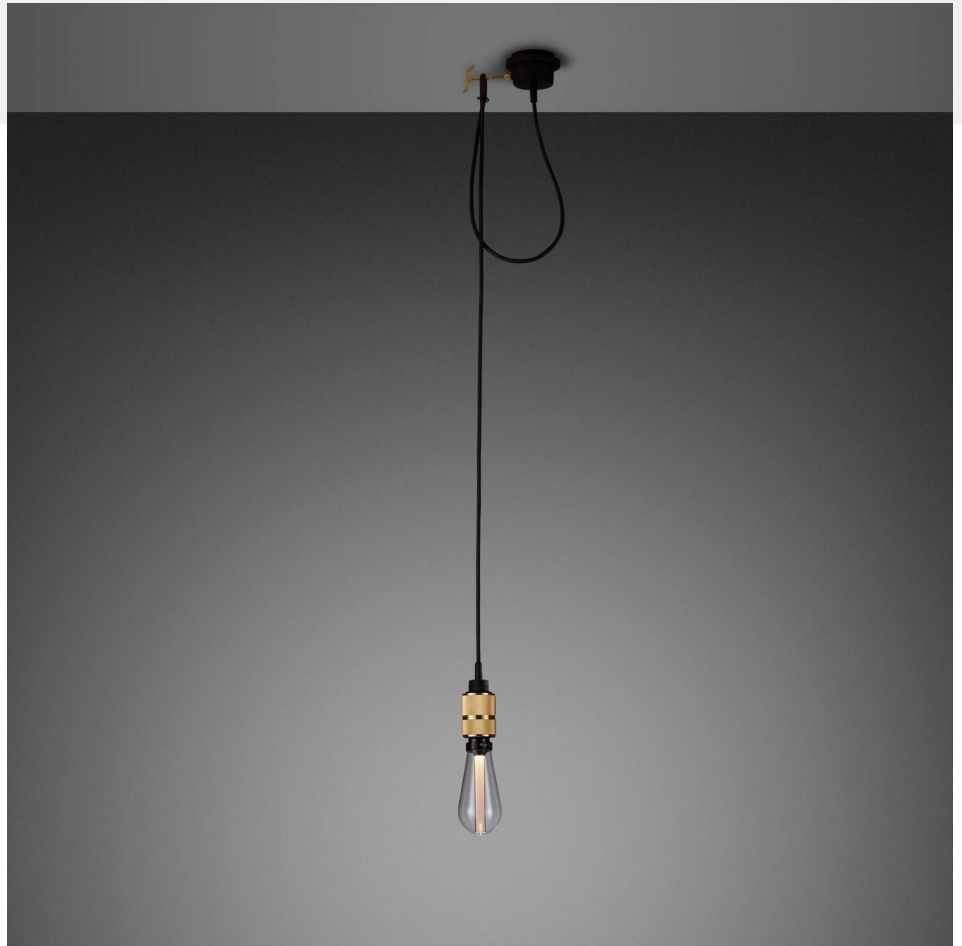

**HOOKED 1.0 / NUDE  
/ CROSS**

---

**ACTION: PENDANT LIGHT**

---

**KNURL: CROSS**

---

**RANGE: HOOKED**

---

A ceiling light made from solid metal with matte rubber detailing. The pendant length can be adjusted and hooked onto a solid metal hook. Buster + Punch offers a range of light bulbs that look great with this light and are sold separately.

#### SPECIFICATIONS

Ceiling pendant light  
 Solid metal lamp holder  
 Solid metal hook  
 Adjustable 2000mm or 2600mm cable (see finish & SKU numbers below)  
 E27  
 200-240V  
 IP20  
 Max 40W bulb  
 Bulbs sold separately  
 CE Class 1 approval