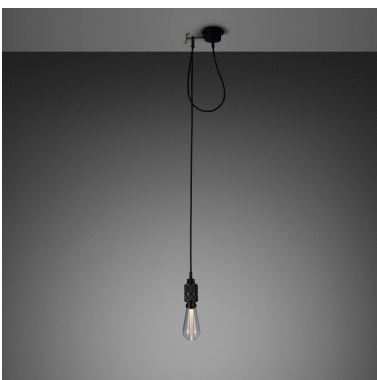

**HOOKED 1.0 / NUDE  
/ CROSS**

---

**ACTION: PENDANT LIGHT**

---

**KNURL: CROSS**

---

**RANGE: HOOKED**

---

A ceiling light made from solid metal with matte rubber detailing. The pendant length can be adjusted and hooked onto a solid metal hook. Buster + Punch offers a range of light bulbs that look great with this light and are sold separately.

#### SPECIFICATIONS

Ceiling pendant light  
 Solid metal lamp holder  
 Solid metal hook  
 Adjustable 2000mm or 2600mm cable (see finish & SKU numbers below)  
 E27  
 200-240V  
 IP20  
 Max 40W bulb  
 Bulbs sold separately  
 CE Class 1 approval