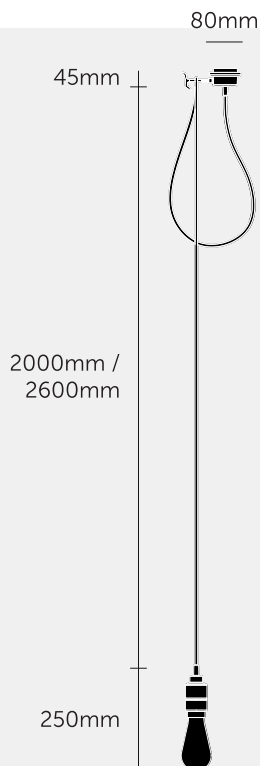

**HOOKED 1.0 / NUDE  
/ CROSS**

---

**ACTION: PENDANT LIGHT**

---

**KNURL: CROSS**

---

**RANGE: HOOKED**

---

A ceiling light made from solid metal with matte rubber detailing. The pendant length can be adjusted and hooked onto a solid metal hook. Buster + Punch offers a range of light bulbs that look great with this light and are sold separately.

#### SPECIFICATIONS

Ceiling pendant light  
 Solid metal lamp holder  
 Solid metal hook  
 Adjustable 2000mm or 2600mm cable (see finish & SKU numbers below)  
 E27  
 200-240V  
 IP20  
 Max 40W bulb  
 Bulbs sold separately  
 CE Class 1 approval

#### FINISH & SKU NUMBERS

sku	finish	size
RHK-05302	● brass	2M
RHK-05305	● brass	2.6M
RHK-09303	● smoked bronze	2M
RHK-07304	● steel	2M