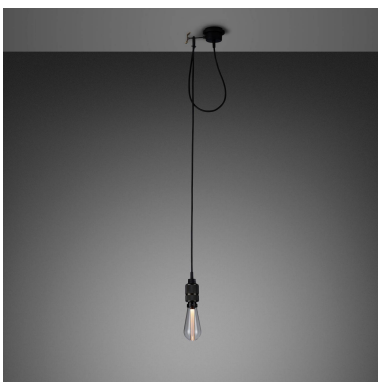

**HOOKED 1.0 / NUDE  
/ CROSS**

---

**ACTION: PENDANT LIGHT**

---

**KNURL: CROSS**

---

**RANGE: HOOKED**

---

A ceiling light made from solid metal with matte rubber detailing. The pendant length can be adjusted and hooked onto a solid metal hook. Buster + Punch offers a range of light bulbs that look great with this light and are sold separately.

#### SPECIFICATIONS

---

Ceiling pendant light  
 Solid metal lamp holder  
 Solid metal hook  
 Adjustable 2000mm or 2600mm cable (see finish & SKU numbers below)  
 E27  
 200-240V  
 IP20  
 Max 40W bulb  
 Bulbs sold separately  
 CE Class 1 approval