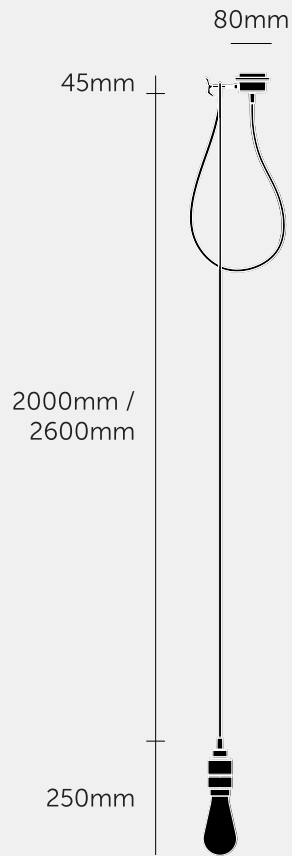

**HOOKED 1.0 / NUDE  
/ CROSS**

---

**ACTION: PENDANT LIGHT**

---

**KNURL: CROSS**

---

**RANGE: HOOKED**

---

A ceiling light made from solid metal with matte rubber detailing. The pendant length can be adjusted and hooked onto a solid metal hook. Buster + Punch offers a range of light bulbs that look great with this light and are sold separately.

#### SPECIFICATIONS

---

Ceiling pendant light  
 Solid metal lamp holder  
 Solid metal hook  
 Adjustable 2000mm or 2600mm cable (see finish & SKU numbers below)  
 E27  
 200-240V  
 IP20  
 Max 40W bulb  
 Bulbs sold separately  
 CE Class 1 approval

#### FINISH & SKU NUMBERS

---

sku:	finish:	size:
RHK-05302	● brass	2m
RHK-05305	● brass	2.6M
RHK-09303	● smoked bronze	2m
RHK-07304	● steel	2m

---