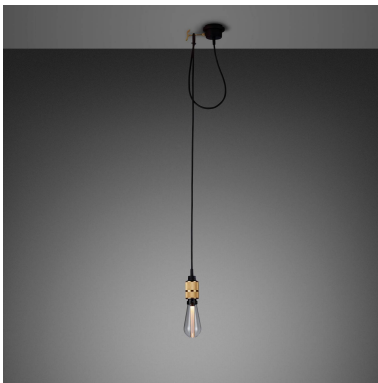

**HOOKED 1.0 / NUDE  
/ CROSS**

---

**ACTION: PENDANT LIGHT**

---

**KNURL: CROSS**

---

**RANGE: HOOKED**

---

A ceiling light made from solid metal with matte rubber detailing. The pendant length can be adjusted and hooked onto a solid metal hook. Buster + Punch offers a range of light bulbs that look great with this light and are sold separately.

#### SPECIFICATIONS

---

Ceiling pendant light  
 Solid metal lamp holder  
 Solid metal hook  
 Adjustable 2000mm or 2600mm cable (see finish & SKU numbers below)  
 E27  
 200-240V  
 IP20  
 Max 40W bulb  
 Bulbs sold separately  
 CE Class 1 approval