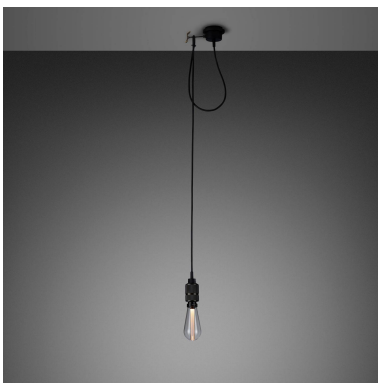

**HOOKED 1.0 / NUDE  
/ CROSS**

---

**ACTION: PENDANT LIGHT**

---

**KNURL: CROSS**

---

**RANGE: HOOKED**

---

A ceiling light made from solid metal with matte rubber detailing. The pendant length can be adjusted and hooked onto a solid metal hook. Buster + Punch offers a range of light bulbs that look great with this light and are sold separately.

#### SPECIFICATIONS

---

Ceiling pendant light  
 Solid metal lamp holder  
 Solid metal hook  
 Adjustable 2000mm or 2600mm cable (see finish & SKU numbers below)  
 E27  
 200-240V  
 IP20  
 Max 40W bulb  
 Bulbs sold separately  
 CE Class 1 approval