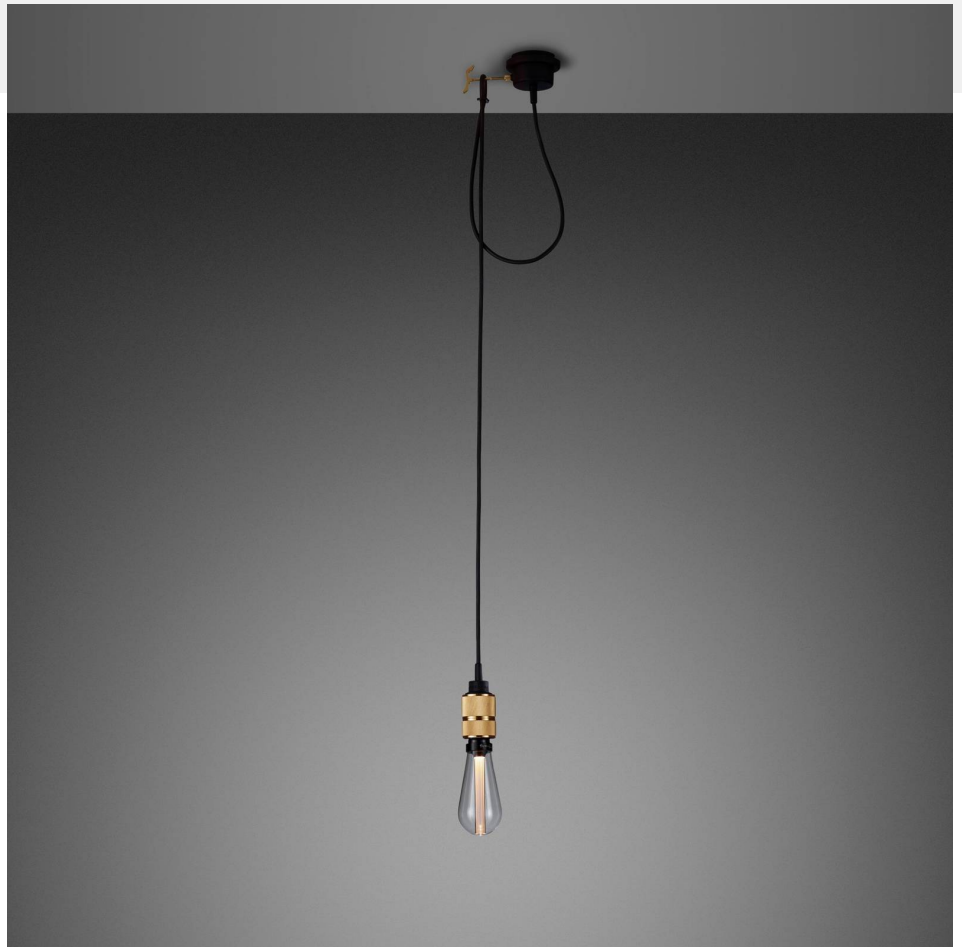

**HOOKED 1.0 / NUDE  
/ CROSS**

---

**ACTION: PENDANT LIGHT**

---

**KNURL: CROSS**

---

**RANGE: HOOKED**

---

A ceiling light made from solid metal with matte rubber detailing. The pendant length can be adjusted and hooked onto a solid metal hook. Buster + Punch offers a range of light bulbs that look great with this light and are sold separately.

#### SPECIFICATIONS

---

Ceiling pendant light  
 Solid metal lamp holder  
 Solid metal hook  
 Adjustable 2000mm or 2600mm cable (see finish & SKU numbers below)  
 E27  
 200-240V  
 IP20  
 Max 40W bulb  
 Bulbs sold separately  
 CE Class 1 approval