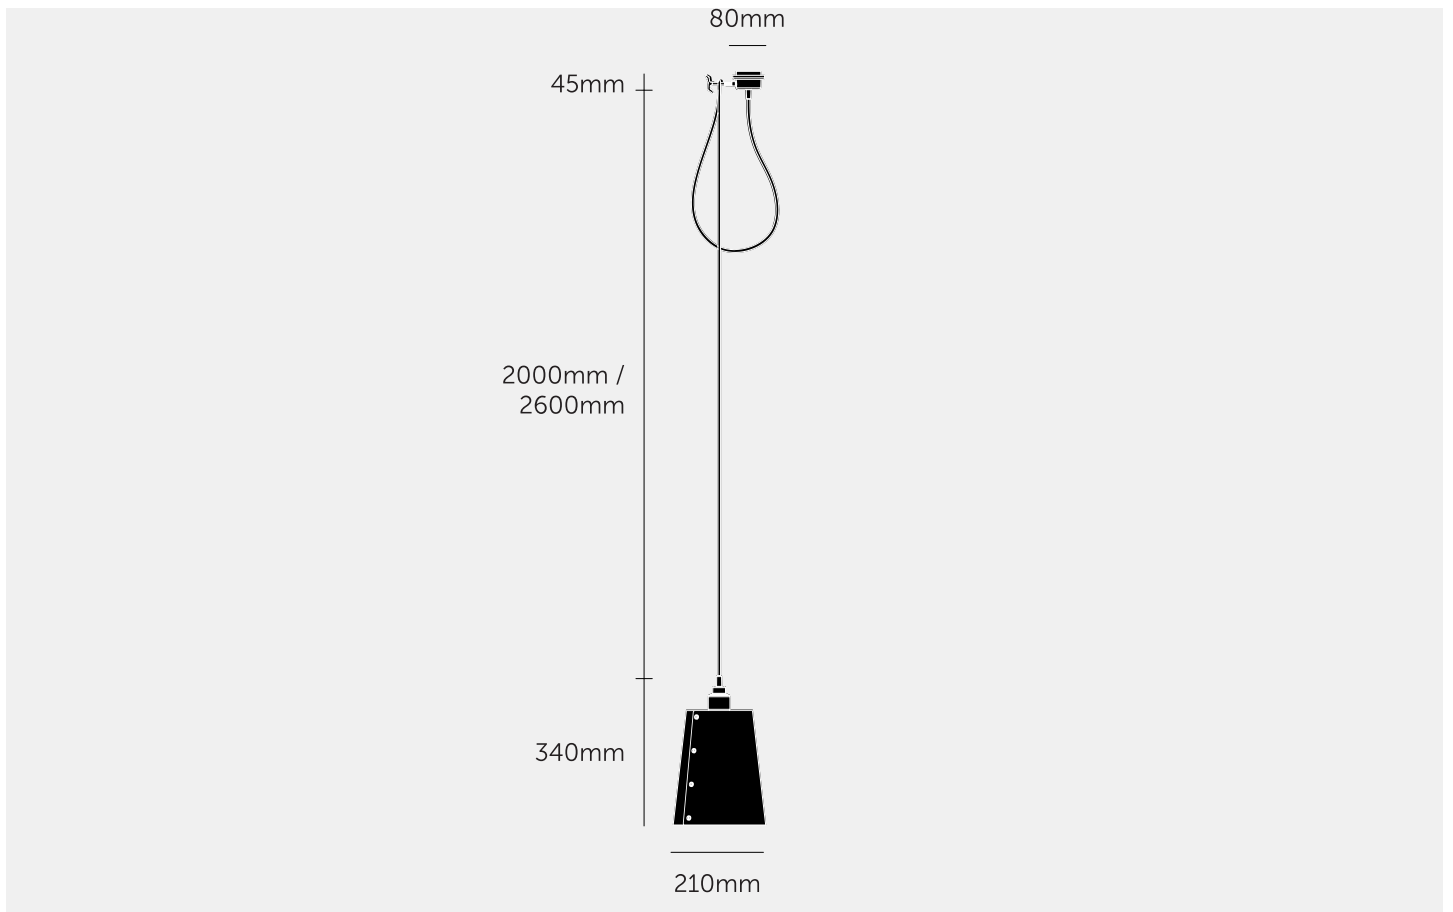

SPECIFICATIONS

Ceiling pendant light
Solid metal lamp holder
Solid metal hook
Adjustable 2000mm or 2600mm cable (see finish & SKU numbers below)
E27
200-240V
IP20
Max 40W bulb
Bulbs sold separately
CE Class 1 approval

The height of the pendant can be adjusted either by placing the excess cable into the cavity space, or by cutting the cable to the desired length. If the cable length is being cut, please ensure this is undertaken by a trained professional to avoid voiding the warranty.

FINISH & SKU NUMBERS

---

sku:	finish:	size:
RHK-25397	● brass	2m
RHK-25401	● brass	2.6m
RHK-24405	● smoked bronze	2m
RHK-23413	● steel	2m

INCLUDED

---

1 x Hooked Pendant Light
1 x Hooked Shade
1 x Solid Metal M5 Hook
*To fix hook to ceiling or wall use M5 Wall plug.

PLEASE NOTE

DISCLAIMER: Always consult a trade professional when installing this product. Buster + Punch is not responsible for the usage or feasibility of installation requirements. This product is not suitable for damp or wet environments.

Any adjustment work needs to be carried out by a suitably qualified person. Any damage to the product caused by negligence, abusive use or misuse and/or any changes to the product which are not detailed in B+P instruction manuals, is explicitly excluded from the product warranty.

CARE INSTRUCTIONS

Wipe with dry cloth with no loose hairs, avoid using any chemicals. Please note all finishes are prone to aging.