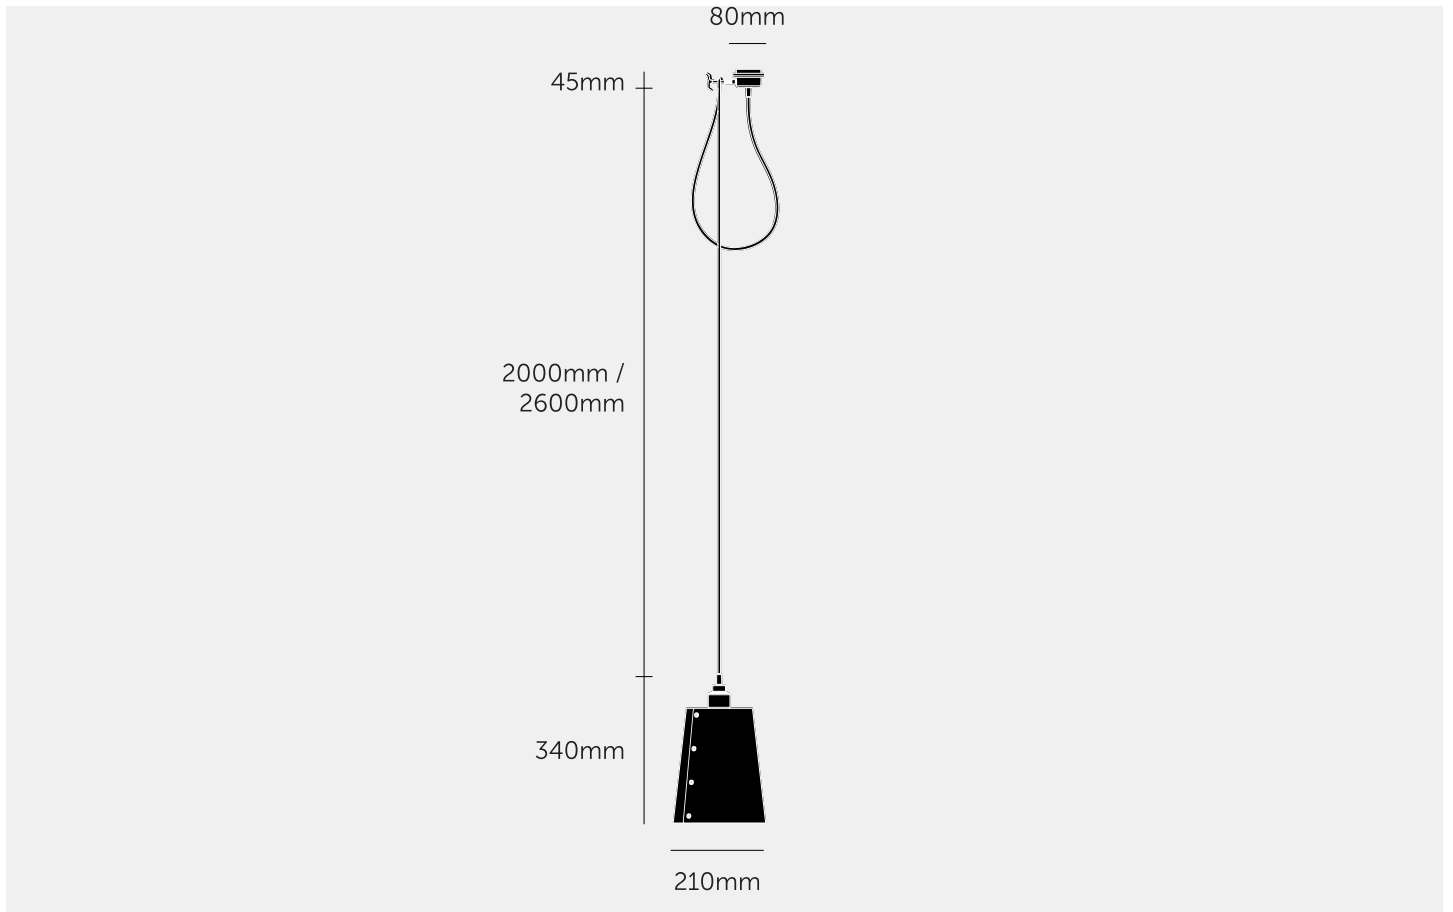

**HOOKED 1.0 /  
LARGE / CROSS /  
STONE**

---

**ACTION: PENDANT LIGHT**

---

**KNURL: CROSS**

---

**RANGE: HOOKED**

---

A ceiling light made from solid metal with matte rubber detailing. The pendant length can be adjusted and hooked onto a solid metal hook. Buster + Punch offers a range of light bulbs that look great with this light and are sold separately.

#### SPECIFICATIONS

---

Ceiling pendant light  
 Solid metal lamp holder  
 Solid metal hook  
 Adjustable 2000mm or 2600mm cable (see finish & SKU numbers below)  
 E27  
 200-240V  
 IP20  
 Max 40W bulb  
 Bulbs sold separately  
 CE Class 1 approval