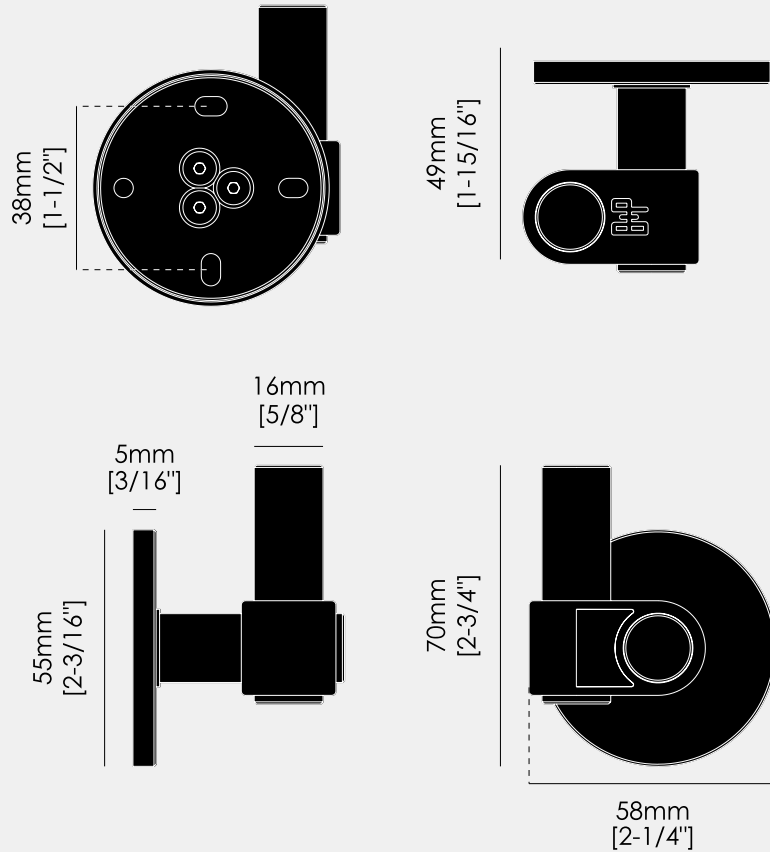

## HOOK / CAST

---

**ACTION: HOOK**

---

**KNURL: CAST**

---

**RANGE: BATHROOM**

---

#### SPECIFICATIONS

A hook made from solid metal. It features a cast solid metal knuckle, hand polished solid metal bar, and is refined by hand. Made with durable finishes that make it suitable for bathroom use.

#### INCLUDED

1 x hook  
 1 x 53mm inner rose cover and washer  
 4 x M4x20mm countersunk woodscrews  
 4 x 30mmx4mm wall plugs

#### FINISH & SKU NUMBERS

sku:	finish:	size:
UHS-074302	● steel	
UHS-484303	● welders black	