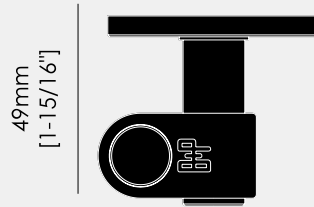

HOOK / CAST

ACTION: HOOK

KNURL: CAST

RANGE: BATHROOM

A hook with rough-cast knuckle and hand polished solid metal bar. It can be installed onto walls or furniture items, to hang the things you love close to hand, anything from kitchen pans and light fittings to coats.

SPECIFICATIONS

A hook made from solid metal. It features a cast solid metal knuckle, hand polished solid metal bar, and is refined by hand. Made with durable finishes that make it suitable for bathroom use.

INCLUDED

- 1 x hook
- 1 x 53mm inner rose cover and washer
- 4 x M4x20mm countersunk woodscrews
- 4 x 30mmx4mm wall plugs

FINISH & SKU NUMBERS

sku	finish	size
UHS-074302	● steel	
UHS-484303	● welders black	