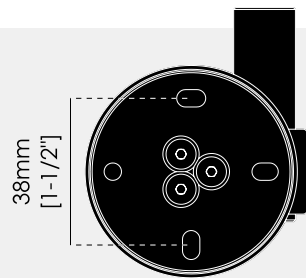

HOOK / CAST

ACTION: HOOK

KNURL: CAST

RANGE: BATHROOM

A hook with rough-cast knuckle and hand polished solid metal bar. It can be installed onto walls or furniture items, to hang the things you love close to hand, anything from kitchen pans and light fittings to coats.

SPECIFICATIONS

A hook made from solid metal. It features a cast solid metal knuckle, hand polished solid metal bar, and is refined by hand. Made with durable finishes that make it suitable for bathroom use.

INCLUDED

- 1 x hook
- 1 x 53mm inner rose cover and washer
- 4 x M4x20mm countersunk woodscrews
- 4 x 30mmx4mm wall plugs

FINISH & SKU NUMBERS

sku	finish	size
UHS-074302	● steel	
UHS-484303	● welders black	