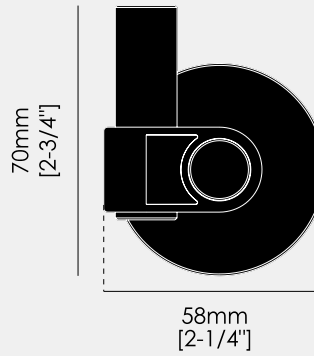

HOOK / CAST

ACTION: HOOK

KNURL: CAST

RANGE: BATHROOM

A hook with rough-cast knuckle and hand polished solid metal bar. It can be installed onto walls or furniture items, to hang the things you love close to hand, anything from kitchen pans and light fittings to coats.

SPECIFICATIONS

A hook made from solid metal. It features a cast solid metal knuckle, hand polished solid metal bar, and is refined by hand. Made with durable finishes that make it suitable for bathroom use.

INCLUDED

- 1 x hook
- 1 x 53mm inner rose cover and washer
- 4 x M4x20mm countersunk woodscrews
- 4 x 30mmx4mm wall plugs

FINISH & SKU NUMBERS

sku	finish	size
UHS-074302	● steel	
UHS-484303	● welders black	