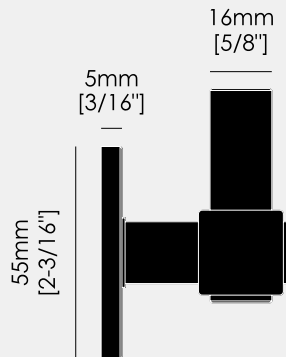

HOOK / CAST

ACTION: HOOK

KNURL: CAST

RANGE: BATHROOM

A hook with rough-cast knuckle and hand polished solid metal bar. It can be installed onto walls or furniture items, to hang the things you love close to hand, anything from kitchen pans and light fittings to coats.

INCLUDED

- 1 x hook
- 1 x 53mm inner rose cover and washer
- 4 x M4x20mm countersunk woodscrews
- 4 x 30mmx4mm wall plugs

FINISH & SKU NUMBERS

sku	finish	size
UHS-074302	● steel	
UHS-484303	● welders black	