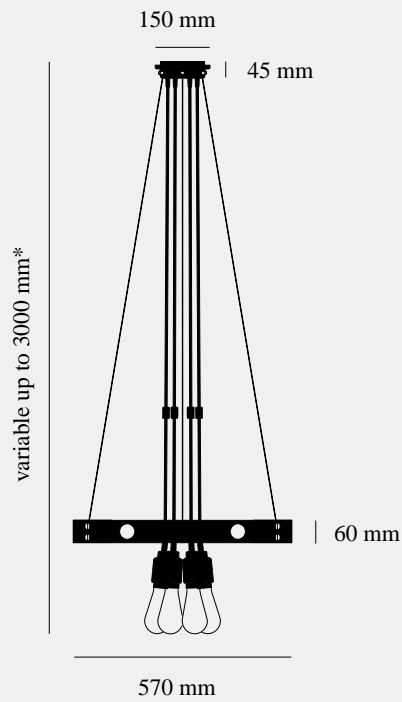

**HERO LIGHT /
CROSS / STONE**

ACTION: HERO LIGHT

KNURL: CROSS

RANGE: HERO

Our HERO light is a chandelier made from a 2mm powder coated metal ring, with solid knurled metal detailing. The light pendants can be set in the ring or left to hang through the centre and can be finished with a choice of our light bulbs. Bulbs sold separately.

SPECIFICATIONS

6 x Solid Metal Pendants
 E27 SCREW
 220-240V~
 IP20
 6 x 40W MAX
 Bulbs sold separately
 Adjustable 3000mm cables

The height of the pendant can be adjusted either by placing the excess cable into the cavity space, or by cutting the cable to the desired length. If the cable length is being cut, please ensure this is undertaken by a trained professional to avoid voiding the warranty.

FINISH & SKU NUMBERS

sku:	finish:	size:
RHE-251457	● brass	
RHE-242075	● smoked bronze	
RHE-232069	● steel	

INCLUDED

1 x 6 Pendant Light Fixture
 1 x Crown
 x3 Steel wire assemblies
 x3 Steel wire spare crimps
 x6 Crown coin screw
 x6 Crown coin nuts