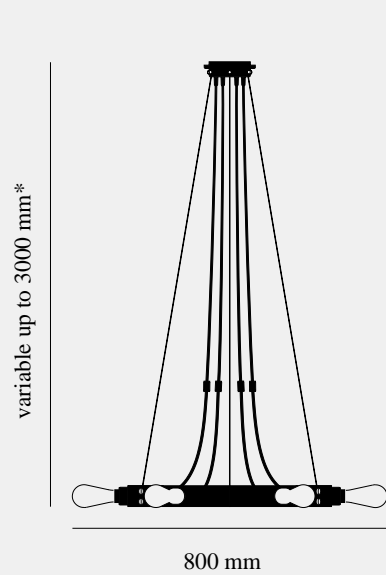

**HERO LIGHT /
CROSS / STONE**

ACTION: HERO LIGHT

KNURL: CROSS

RANGE: HERO

Our HERO light is a chandelier made from a 2mm powder coated metal ring, with solid knurled metal detailing. The light pendants can be set in the ring or left to hang through the centre and can be finished with a choice of our light bulbs. Bulbs sold separately.

SPECIFICATIONS

6 x Solid Metal Pendants
 E27 SCREW
 220-240V~
 IP20
 6 x 40W MAX
 Bulbs sold separately
 Adjustable 3000mm cables

The height of the pendant can be adjusted either by placing the excess cable into the cavity space, or by cutting the cable to the desired length. If the cable length is being cut, please ensure this is undertaken by a trained professional to avoid voiding the warranty.

FINISH & SKU NUMBERS

sku:	finish:	size:
RHE-251457	● brass	
RHE-242075	● smoked bronze	
RHE-232069	● steel	

INCLUDED

1 x 6 Pendant Light Fixture
 1 x Crown
 x3 Steel wire assemblies
 x3 Steel wire spare crimps
 x6 Crown coin screw
 x6 Crown coin nuts