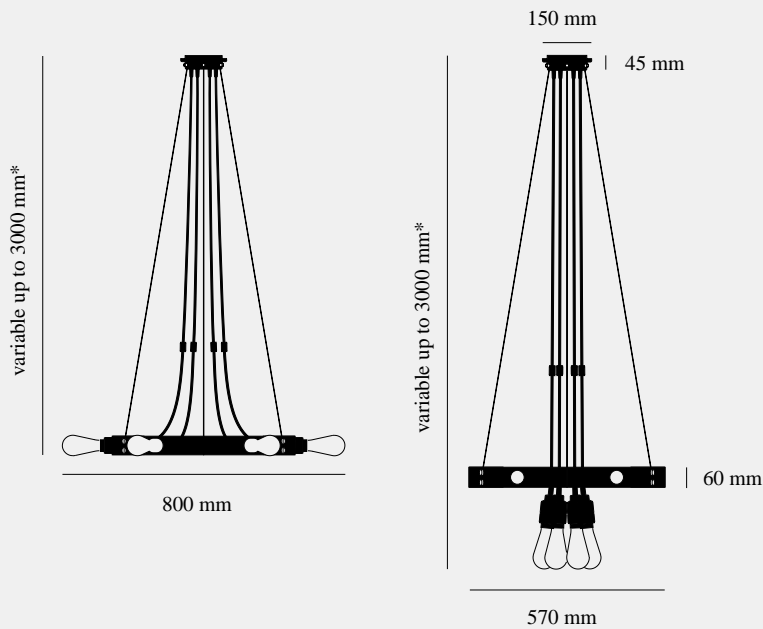

Our HERO light is a chandelier made from a 2mm powder coated metal ring, with solid knurled metal detailing. The light pendants can be set in the ring or left to hang through the centre and can be finished with a choice of our light bulbs. Bulbs sold separately.

#### SPECIFICATIONS

6 x Solid Metal Pendants  
 E27 SCREW  
 220-240V~  
 IP20  
 6 x 40W MAX  
 Bulbs sold separately  
 Adjustable 3000mm cables

The height of the pendant can be adjusted either by placing the excess cable into the cavity space, or by cutting the cable to the desired length. If the cable length is being cut, please ensure this is undertaken by a trained professional to avoid voiding the warranty.

#### FINISH & SKU NUMBERS

sku	finish	size
RHE-251457	● brass	
RHE-242075	● smoked bronze	
RHE-232069	● steel	

#### INCLUDED

1 x 6 Pendant Light Fixture  
 1 x Crown  
 x3 Steel wire assemblies  
 x3 Steel wire spare crimps  
 x6 Crown coin screw  
 x6 Crown coin nuts