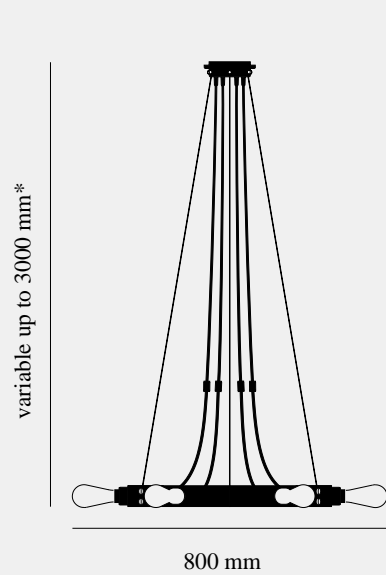

**HERO LIGHT /  
CROSS / GRAPHITE**

---

**ACTION: HERO LIGHT**

---

**KNURL: CROSS**

---

**RANGE: HERO**

---

Our HERO light is a chandelier made from a 2mm powder coated metal ring, with solid knurled metal detailing. The light pendants can be set in the ring or left to hang through the centre and can be finished with a choice of our light bulbs. Bulbs sold separately.

#### SPECIFICATIONS

6 x Solid Metal Pendants  
 E27 SCREW  
 220-240V~  
 IP20  
 6 x 40W MAX  
 Bulbs sold separately  
 Adjustable 3000mm cables

The height of the pendant can be adjusted either by placing the excess cable into the cavity space, or by cutting the cable to the desired length. If the cable length is being cut, please ensure this is undertaken by a trained professional to avoid voiding the warranty.

#### FINISH & SKU NUMBERS

sku:	finish:	size:
RHE-051015	● brass	
RHE-202070	● smoked bronze	
RHE-192073	● steel	