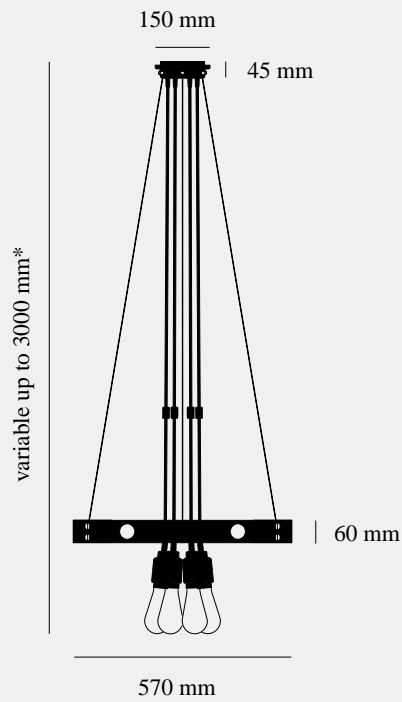

Our HERO light is a chandelier made from a 2mm powder coated metal ring, with solid knurled metal detailing. The light pendants can be set in the ring or left to hang through the centre and can be finished with a choice of our light bulbs. Bulbs sold separately.

#### SPECIFICATIONS

6 x Solid Metal Pendants  
 E27 SCREW  
 220-240V~  
 IP20  
 6 x 40W MAX  
 Bulbs sold separately  
 Adjustable 3000mm cables

The height of the pendant can be adjusted either by placing the excess cable into the cavity space, or by cutting the cable to the desired length. If the cable length is being cut, please ensure this is undertaken by a trained professional to avoid voiding the warranty.

#### FINISH & SKU NUMBERS

sku:	finish:	size:
RHE-051015	● brass	
RHE-202070	● smoked bronze	
RHE-192073	● steel	

#### INCLUDED

1 x 6 Pendant Light Fixture  
 1 x Crown  
 x3 Steel wire assemblies  
 x3 Steel wire spare crimps  
 x6 Crown coin screw  
 x6 Crown coin nuts