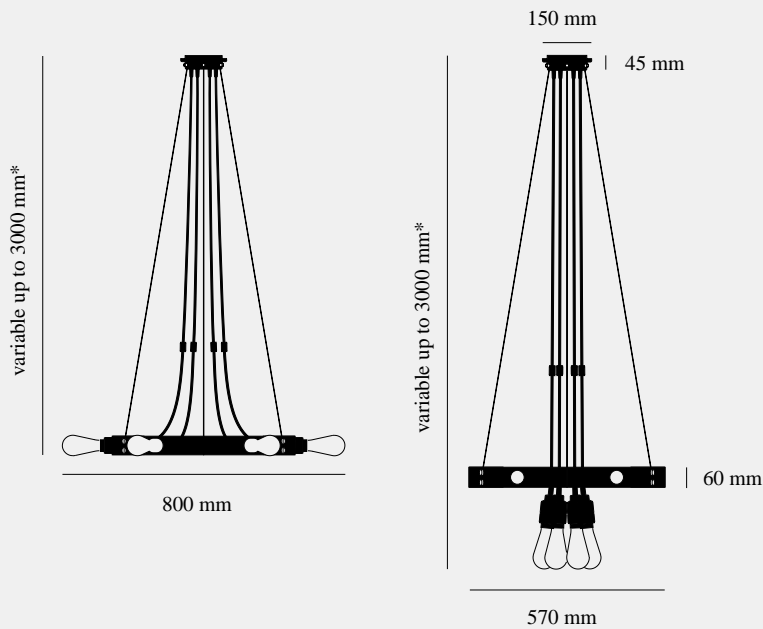

**HERO LIGHT /
CROSS / GRAPHITE**

ACTION: HERO LIGHT

KNURL: CROSS

RANGE: HERO

Our HERO light is a chandelier made from a 2mm powder coated metal ring, with solid knurled metal detailing. The light pendants can be set in the ring or left to hang through the centre and can be finished with a choice of our light bulbs. Bulbs sold separately.

SPECIFICATIONS

6 x Solid Metal Pendants
 E27 SCREW
 220-240V~
 IP20
 6 x 40W MAX
 Bulbs sold separately
 Adjustable 3000mm cables

The height of the pendant can be adjusted either by placing the excess cable into the cavity space, or by cutting the cable to the desired length. If the cable length is being cut, please ensure this is undertaken by a trained professional to avoid voiding the warranty.

FINISH & SKU NUMBERS

sku	finish	size
RHE-051015	● brass	
RHE-202070	● smoked bronze	
RHE-192073	● steel	

INCLUDED

1 x 6 Pendant Light Fixture
 1 x Crown
 x3 Steel wire assemblies
 x3 Steel wire spare crimps
 x6 Crown coin screw
 x6 Crown coin nuts