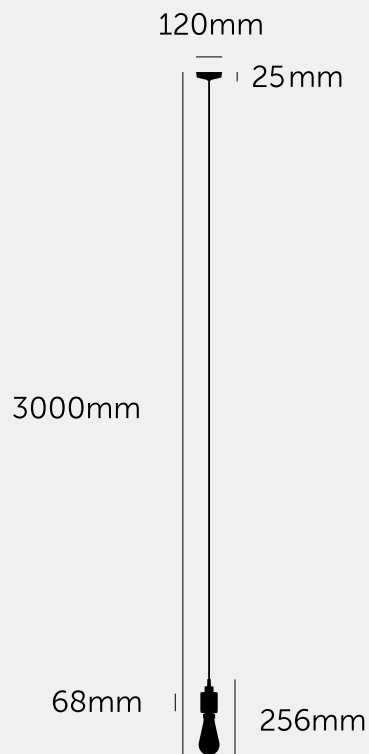

**HEAVY METAL /
LINEAR**

ACTION: PENDANT LIGHT

KNURL: LINEAR

RANGE: PENDANTS

A light pendant made from solid metal and featuring our signature, diamond-cut, linear-knurl pattern. This light comes with matt black rubber cord and a matt black metal ceiling rose. For use with E27 bulbs - looks best B+P Buster Bulbs, sold separately.

SPECIFICATIONS

Heavy Metal Pendant
 E27 SCREW
 220-240V~
 Adjustable 3000mm cable
 IP20
 40W MAX
 Bulbs sold separately

The height of the pendant can be adjusted either by placing the excess cable into the cavity space, or by cutting the cable to the desired length. If the cable length is being cut, please ensure this is undertaken by a trained professional to avoid voiding the warranty.

FINISH & SKU NUMBERS

sku:	finish:	size:
RHM-052909	 brass	
RHM-361601	 burnt steel	
RHM-351602	 gun metal	
RHM-072908	 steel	

INCLUDED

1x Linear Heavy Metal Pendant
 1x Bullnose Allen Key

PLEASE NOTE

DISCLAIMER: Always consult a trade professional when installing this product. Buster + Punch is not responsible for the usage or feasibility of installation requirements. This product is not suitable for damp or wet environments. Any adjustment work needs to be carried out by a suitably qualified person. Any damage to the product caused by negligence, abusive use or misuse and/or any changes to the product which are not detailed in B+P instruction manuals, is explicitly excluded from the product warranty.