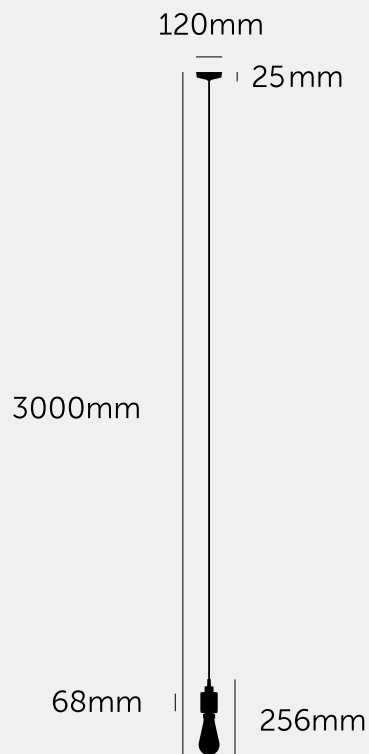

**HEAVY METAL /  
LINEAR**

---

**ACTION: PENDANT LIGHT**

---

**KNURL: LINEAR**

---

**RANGE: PENDANTS**

---

A light pendant made from solid metal and featuring our signature, diamond-cut, linear-knurl pattern. This light comes with matt black rubber cord and a matt black metal ceiling rose. For use with E27 bulbs - looks best B+P Buster Bulbs, sold separately.

#### SPECIFICATIONS

---

Heavy Metal Pendant  
 E27 SCREW  
 220-240V~  
 Adjustable 3000mm cable  
 IP20  
 40W MAX  
 Bulbs sold separately

The height of the pendant can be adjusted either by placing the excess cable into the cavity space, or by cutting the cable to the desired length. If the cable length is being cut, please ensure this is undertaken by a trained professional to avoid voiding the warranty.