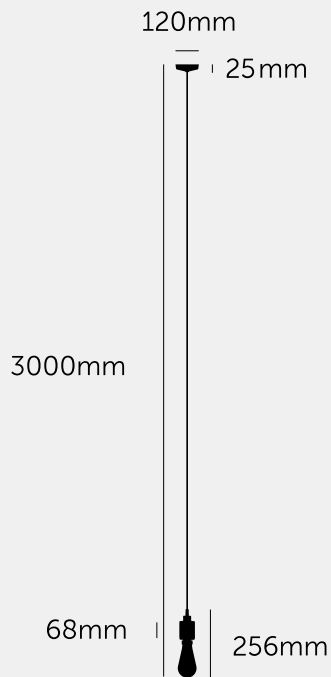

**HEAVY METAL /  
LINEAR**

---

**ACTION: PENDANT LIGHT**

---

**KNURL: LINEAR**

---

**RANGE: PENDANTS**

---

A light pendant made from solid metal and featuring our signature, diamond-cut, linear-knurl pattern. This light comes with matt black rubber cord and a matt black metal ceiling rose. For use with E27 bulbs - looks best B+P Buster Bulbs, sold separately.

#### SPECIFICATIONS

---

Heavy Metal Pendant  
 E27 SCREW  
 220-240V~  
 Adjustable 3000mm cable  
 IP20  
 40W MAX  
 Bulbs sold separately

The height of the pendant can be adjusted either by placing the excess cable into the cavity space, or by cutting the cable to the desired length. If the cable length is being cut, please ensure this is undertaken by a trained professional to avoid voiding the warranty.