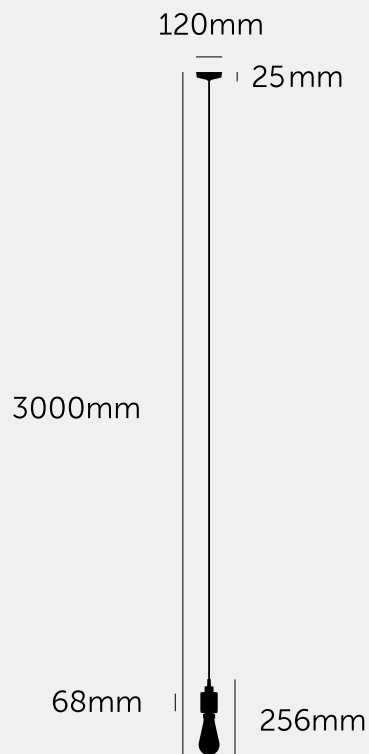

**HEAVY METAL /
LINEAR**

ACTION: PENDANT LIGHT

KNURL: LINEAR

RANGE: PENDANTS

A light pendant made from solid metal and featuring our signature, diamond-cut, linear-knurl pattern. This light comes with matt black rubber cord and a matt black metal ceiling rose. For use with E27 bulbs - looks best B+P Buster Bulbs, sold separately.

SPECIFICATIONS

Heavy Metal Pendant
 E27 SCREW
 220-240V~
 Adjustable 3000mm cable
 IP20
 40W MAX
 Bulbs sold separately

The height of the pendant can be adjusted either by placing the excess cable into the cavity space, or by cutting the cable to the desired length. If the cable length is being cut, please ensure this is undertaken by a trained professional to avoid voiding the warranty.

FINISH & SKU NUMBERS

sku:	finish:	size:
RHM-052909	● brass	
RHM-361601	● burnt steel	
RHM-351602	● gun metal	
RHM-072908	● steel	

INCLUDED

1x Linear Heavy Metal Pendant
 1x Bullnose Allen Key

PLEASE NOTE

DISCLAIMER: Always consult a trade professional when installing this product. Buster + Punch is not responsible for the usage or feasibility of installation requirements. This product is not suitable for damp or wet environments. Any adjustment work needs to be carried out by a suitably qualified person. Any damage to the product caused by negligence, abusive use or misuse and/or any changes to the product which are not detailed in B+P instruction manuals, is explicitly excluded from the product warranty.