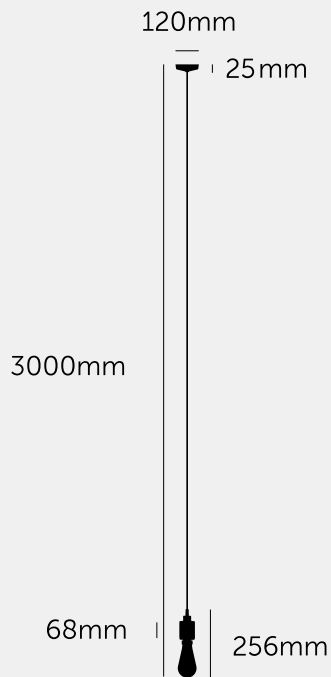

**HEAVY METAL /
LINEAR**

ACTION: PENDANT LIGHT

KNURL: LINEAR

RANGE: PENDANTS

A light pendant made from solid metal and featuring our signature, diamond-cut, linear-knurl pattern. This light comes with matt black rubber cord and a matt black metal ceiling rose. For use with E27 bulbs - looks best B+P Buster Bulbs, sold separately.

SPECIFICATIONS

Heavy Metal Pendant
 E27 SCREW
 220-240V~
 Adjustable 3000mm cable
 IP20
 40W MAX
 Bulbs sold separately

The height of the pendant can be adjusted either by placing the excess cable into the cavity space, or by cutting the cable to the desired length. If the cable length is being cut, please ensure this is undertaken by a trained professional to avoid voiding the warranty.

FINISH & SKU NUMBERS

| sku | finish | size |
|------------|---------------|------|
| RHM-052909 | ● brass | |
| RHM-361601 | ● burnt steel | |
| RHM-351602 | ● gun metal | |
| RHM-072908 | ● steel | |

INCLUDED