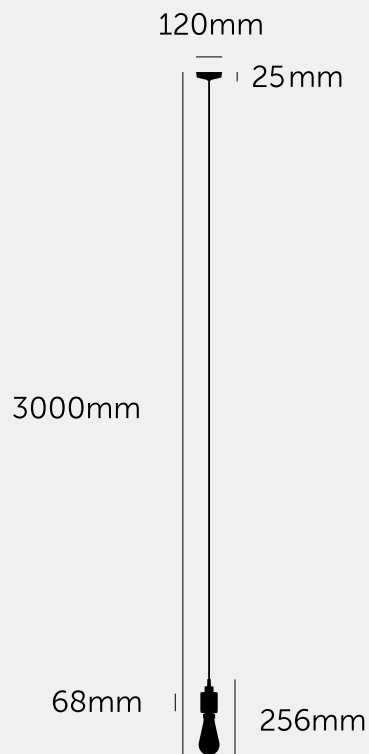

**HEAVY METAL /  
CROSS**

---

**ACTION: PENDANT LIGHT**

---

**KNURL: CROSS**

---

**RANGE: PENDANTS**

---

A light pendant made from solid metal and featuring our signature, diamond-cut, cross-knurl pattern. This light comes with matte black rubber cord and a matt black metal ceiling rose. For use with E27 bulbs - looks best with B+P Buster Bulbs, sold separately.

#### SPECIFICATIONS

---

E27 Cap  
200-240V  
IP20  
Adjustable 3000mm cable  
Maximum 40W bulbs  
Bulbs sold separately

The height of the pendant can be adjusted either by placing the excess cable into the cavity space, or by cutting the cable to the desired length. If the cable length is being cut, please ensure this is undertaken by a trained professional to avoid voiding the warranty.