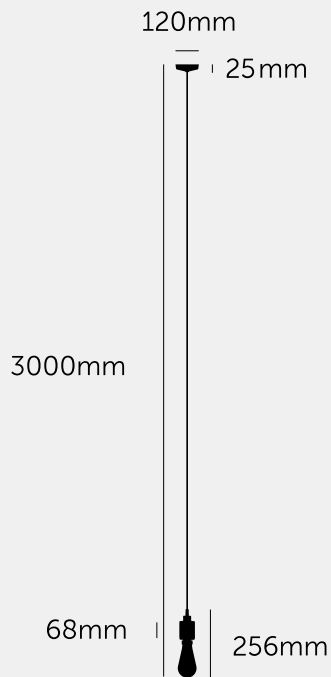

**HEAVY METAL /  
CROSS**

---

**ACTION: PENDANT LIGHT**

---

**KNURL: CROSS**

---

**RANGE: PENDANTS**

---

A light pendant made from solid metal and featuring our signature, diamond-cut, cross-knurl pattern. This light comes with matte black rubber cord and a matt black metal ceiling rose. For use with E27 bulbs - looks best with B+P Buster Bulbs, sold separately.

#### SPECIFICATIONS

---

E27 Cap  
 200-240V  
 IP20  
 Adjustable 3000mm cable  
 Maximum 40W bulbs  
 Bulbs sold separately

The height of the pendant can be adjusted either by placing the excess cable into the cavity space, or by cutting the cable to the desired length. If the cable length is being cut, please ensure this is undertaken by a trained professional to avoid voiding the warranty.