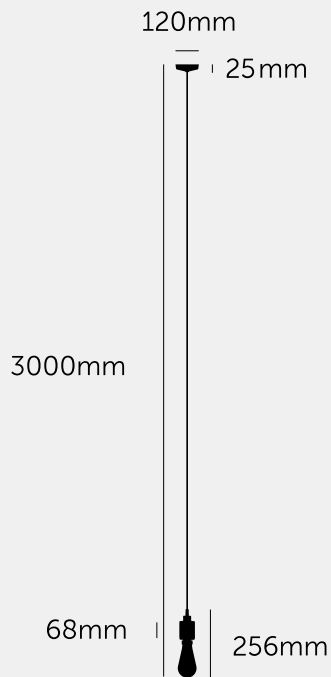

**HEAVY METAL /
CROSS**

ACTION: PENDANT LIGHT

KNURL: CROSS

RANGE: PENDANTS

A light pendant made from solid metal and featuring our signature, diamond-cut, cross-knurl pattern. This light comes with matte black rubber cord and a matt black metal ceiling rose. For use with E27 bulbs - looks best with B+P Buster Bulbs, sold separately.

SPECIFICATIONS

E27 Cap
 200-240V
 IP20
 Adjustable 3000mm cable
 Maximum 40W bulbs
 Bulbs sold separately

The height of the pendant can be adjusted either by placing the excess cable into the cavity space, or by cutting the cable to the desired length. If the cable length is being cut, please ensure this is undertaken by a trained professional to avoid voiding the warranty.

FINISH & SKU NUMBERS

sku	finish	size
RHM-02644	● black	
RHM-05645	● brass	
RHM-09646	● smoked bronze	
RHM-07647	● steel	

INCLUDED

1x Heavy Metal Light
 2x Wood Screw
 2x Plastic Plug*
 1x Extra Rubber Bit