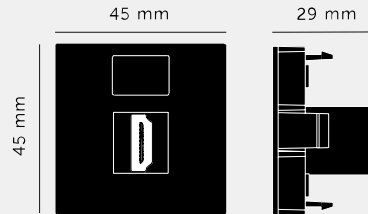

HDMI MODULE / 45 MM

ACTION: ELECTRICITY MODULE

KNURL: N/A

RANGE: ELECTRICITY MODULES

A 45mm HDMI module for use with Buster + Punch's custom sockets. Combine with a 45mm wall plate and detail kit in the finish of your choice to create a future-proof Buster + Punch socket – customised by you and engineered to perfection by us.

See tech spec for more information. If in doubt, always consult a licensed electrician.

SPECIFICATIONS

45mm HDMI Module
Female to female connector
Standard: HDMI 2.0
Max Bandwidth: 18 Gbps
Typical Max Resolution: 4K @ 60 Hz

FINISH & SKU NUMBERS

sku:	finish:	size:
CXM-021899	● black	45MM
CXM-141907	● white	45MM

CARE INSTRUCTIONS

Wipe with a dry lint free cloth with no loose hairs, avoid using any chemicals. Please note that finishes may age naturally with time and regular use.