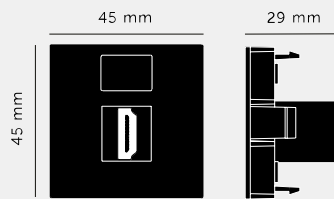

HDMI MODULE / 45 MM

ACTION: ELECTRICITY MODULE

KNURL: N/A

RANGE: ELECTRICITY MODULES

A 45mm HDMI module for use with Buster + Punch's custom sockets. Combine with a 45mm wall plate and detail kit in the finish of your choice to create a future-proof Buster + Punch socket – customised by you and engineered to perfection by us.

See tech spec for more information. If in doubt, always consult a licensed electrician.

SPECIFICATIONS

45mm HDMI Module
Female to female connector
Standard: HDMI 2.0
Max Bandwidth: 18 Gbps
Typical Max Resolution: 4K @ 60 Hz

INCLUDED

1 x 45mm HDMI module

FINISH & SKU NUMBERS

sku	finish	size
CXM-021899	● black	45MM
CXM-141907	● white	45MM

PLEASE NOTE

DISCLAIMER: Always consult a trade professional when installing this product. Buster + Punch is not responsible for the usage or feasibility of installation requirements. This product is not suitable for damp or wet environments.