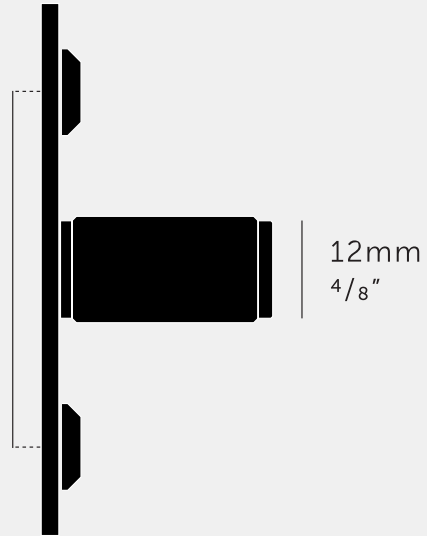

18mm
6/8"

27mm
1 1/8"

60mm
2 3/8"

40mm
1 5/8"

SPECIFICATIONS

Fits doors and drawer of minimum thickness 16mm or 5/8".

INCLUDED

---

2 x solid metal furniture knobs with backplate
4 x custom M4 x 16mm woodscrews
1 x torx cap installation tool

PLEASE NOTE

DISCLAIMER: Always consult a trade professional when installing this furniture knob. Buster + Punch is not responsible for the usage or feasibility of installation requirements.

FINISH & SKU NUMBERS

---

sku:	finish:	size:
UFK-024025	● black	
UFK-054563	● brass	
NFK-36449	● burnt steel	
NFK-35369	● gun metal	
UFK-073996	● steel	

CARE INSTRUCTIONS

Wipe with damp cloth with no loose hairs, avoid using any chemicals. Please note all finishes are prone to aging.