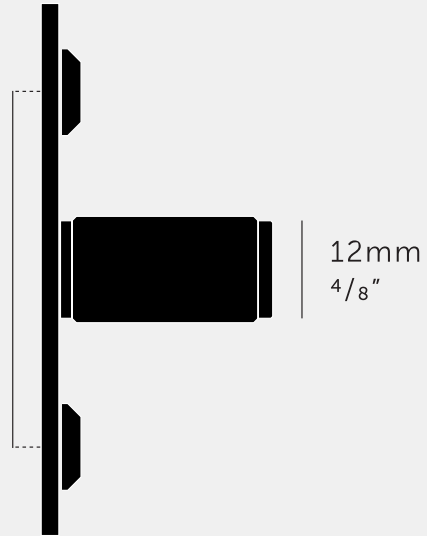

18mm  
6/8"

27mm  
1 1/8"

60mm  
2 3/8"

40mm  
1 5/8"

---

#### SPECIFICATIONS

---

Fits doors and drawer of minimum thickness 16mm or 5/8".

---