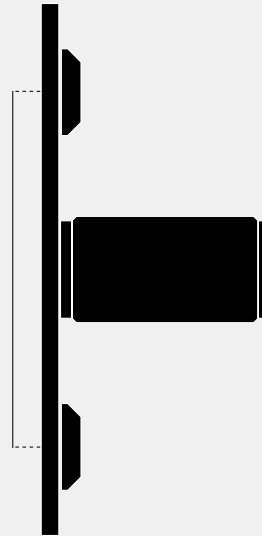

**FURNITURE KNOB /
PLATE / LINEAR**

ACTION: FURNITURE KNOB

KNURL: LINEAR

RANGE: FURNITURE KNOBS

A pair of furniture knobs made from solid metal. These knobs feature our elegant, diamond-cut, linear-knurl pattern and are refined by hand. Comes complete with machined backplates made from solid metal and finished with torx screws. Works great on cabinet doors, cupboards, kitchen units and just about anything that can open.

18mm
6/8"

27mm
1 1/8"

60mm
2 3/8"

40mm
1 5/8"

12mm
4/8"

SPECIFICATIONS

Fits doors and drawer of minimum thickness 16mm or 5/8".

INCLUDED

2 x solid metal furniture knobs with backplate
4 x custom M4 x 16mm woodscrews
1 x torx cap installation tool

PLEASE NOTE

DISCLAIMER: Always consult a trade professional when installing this furniture knob. Buster + Punch is not responsible for the usage or feasibility of installation requirements.