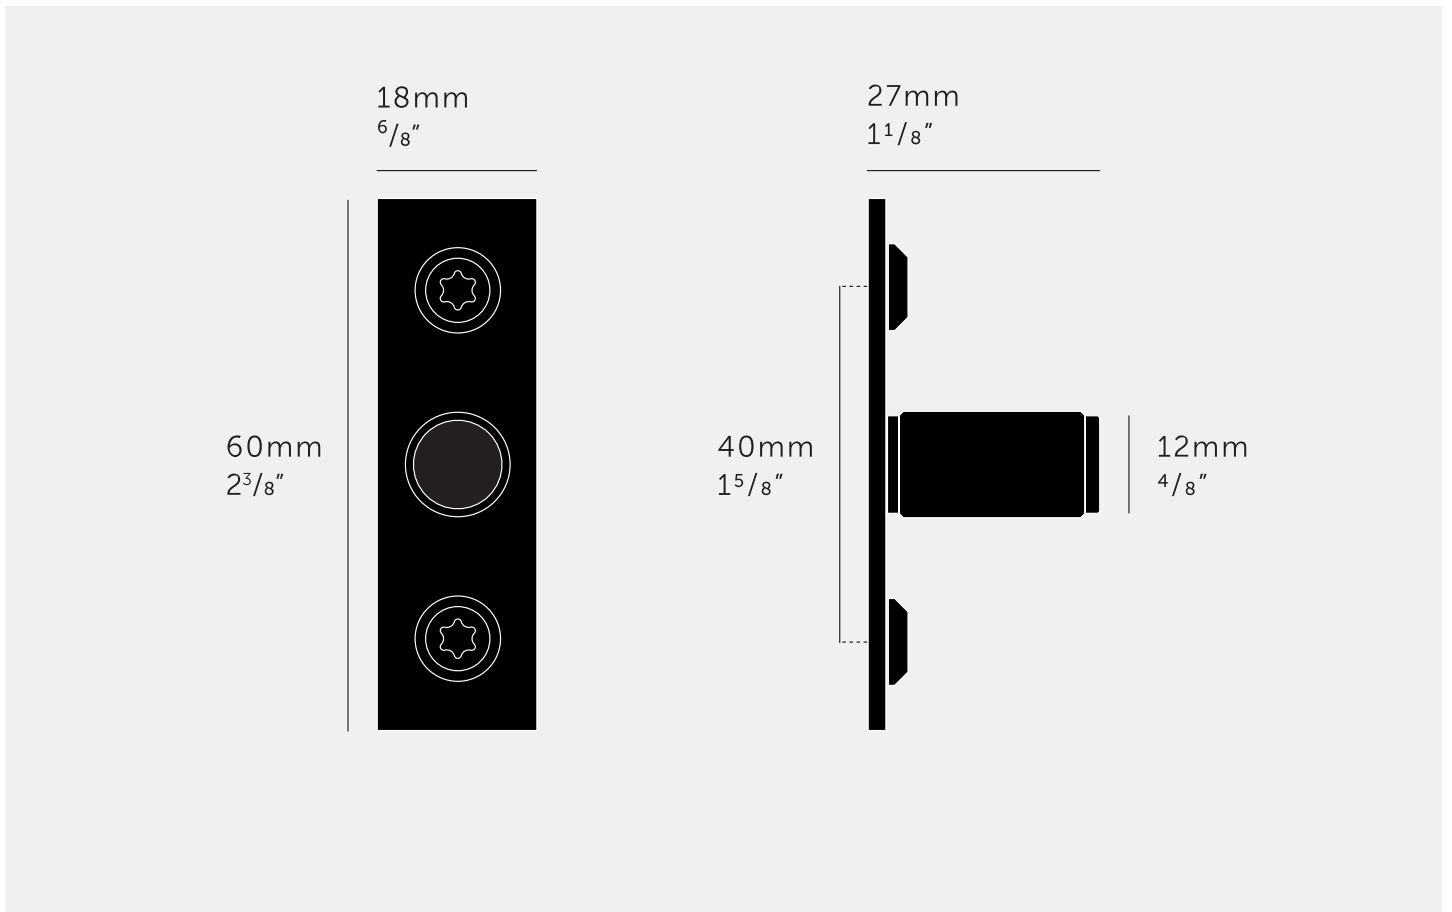

**FURNITURE KNOB /
PLATE / LINEAR**

ACTION: FURNITURE KNOB

KNURL: LINEAR

RANGE: FURNITURE KNOBS

A pair of furniture knobs made from solid metal. These knobs feature our elegant, diamond-cut, linear-knurl pattern and are refined by hand. Comes complete with machined backplates made from solid metal and finished with torx screws. Works great on cabinet doors, cupboards, kitchen units and just about anything that can open.

SPECIFICATIONS

Fits doors and drawer of minimum thickness 16mm or 5/8".

INCLUDED

2 x solid metal furniture knobs with backplate
 4 x custom M4 x 16mm woodscrews
 1 x torx cap installation tool

PLEASE NOTE