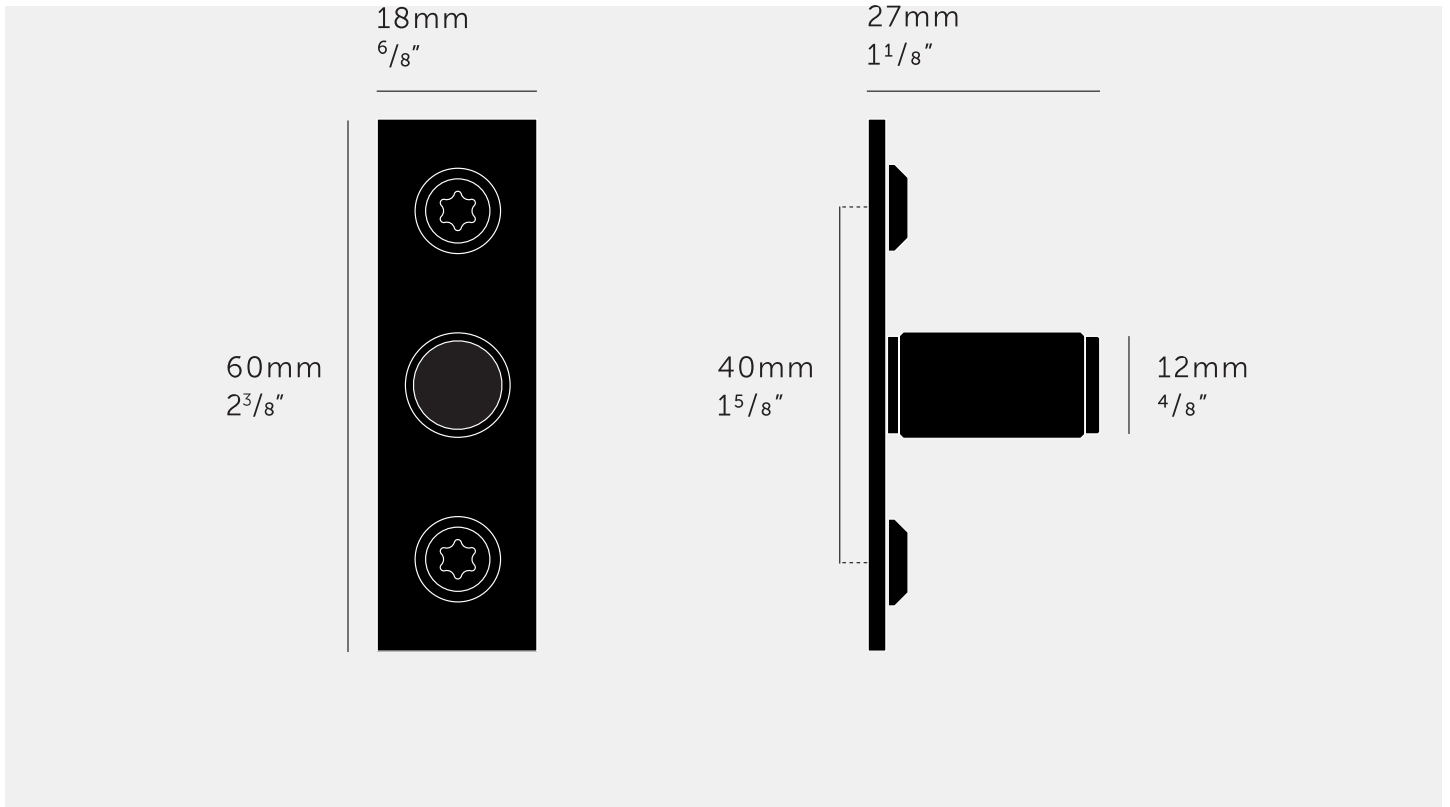

**FURNITURE KNOB /
PLATE / LINEAR**

ACTION: FURNITURE KNOB

KNURL: LINEAR

RANGE: FURNITURE KNOBS

A pair of furniture knobs made from solid metal. These knobs feature our elegant, diamond-cut, linear-knurl pattern and are refined by hand. Comes complete with machined backplates made from solid metal and finished with torx screws. Works great on cabinet doors, cupboards, kitchen units and just about anything that can open.

SPECIFICATIONS

Fits doors and drawer of minimum thickness 16mm or 5/8".

INCLUDED

- 2 x solid metal furniture knobs with backplate
- 4 x custom M4 x 16mm woodscrews
- 1 x torx cap installation tool

PLEASE NOTE