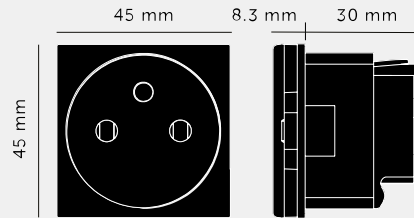

**FRENCH BELGIAN
SOCKET MODULE /
TYPE E / 45 MM**

ACTION: SOCKET MODULE

RANGE: ELECTRICITY MODULES

A French/Belgian Socket Module - Type E

SPECIFICATIONS

Outlet: 250VAC / 50Hz / 16A
Certified for use in: UK, Europe Russia: CE / EAC

FINISH & SKU NUMBERS

sku:	finish:	size:
CSM-021897	● black	45MM
CSM-141905	● white	45MM

CARE INSTRUCTIONS

Wipe with a dry lint free cloth with no loose hairs, avoid using any chemicals. Please note that finishes may age naturally with time and regular use.