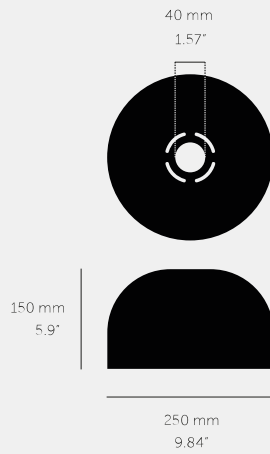

**FORKED SHADE /
MEDIUM**

ACTION: SHADE

RANGE: FORKED

A medium light shade made from hand-spun metal for use with our Forked ceiling or pendant light.

SPECIFICATIONS

A large light shade made from hand-spun metal for use with our Forked ceiling or pendant light.