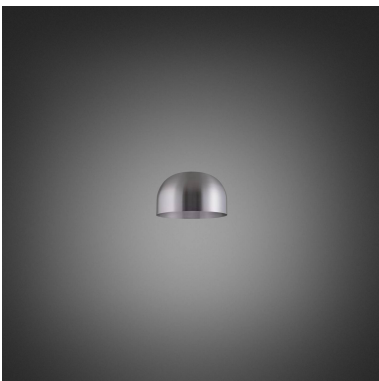

**FORKED SHADE /
MEDIUM**

ACTION: SHADE

RANGE: FORKED

A medium light shade made from hand-spun metal for use with our Forked ceiling or pendant light.

SPECIFICATIONS

A large light shade made from hand-spun metal for use with our Forked ceiling or pendant light.

Available in four finishes: steel, gun metal, burnt steel and brass.

INCLUDED

1 x Forked Shade

PLEASE NOTE

DISCLAIMER: Always consult a trade professional when installing this light. Buster + Punch is not responsible for the usage or feasibility of installation requirements. This product is not suitable for damp or wet environments.

FINISH & SKU NUMBERS

sku:	finish:	size:
UFS-05735	● brass	MEDIUM
UFS-36739	● burnt steel	MEDIUM
UFS-35737	● gun metal	MEDIUM
UFS-07733	● steel	MEDIUM

CARE INSTRUCTIONS

Wipe with dry cloth with no loose hairs, avoid using any chemicals. Please note all finishes are prone to aging.