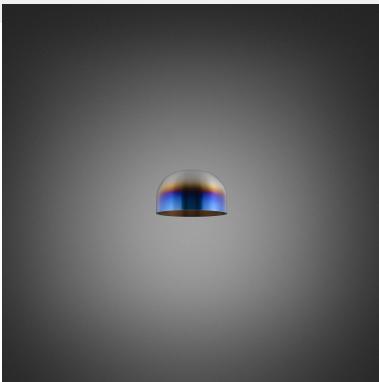

**FORKED SHADE /  
MEDIUM**

---

**ACTION: SHADE**

---

**RANGE: FORKED**

---

A medium light shade made from hand-spun metal for use with our Forked ceiling or pendant light.

---

#### SPECIFICATIONS

---

A large light shade made from hand-spun metal for use with our Forked ceiling or pendant light.

Available in four finishes: steel, gun metal, burnt steel and brass.

---