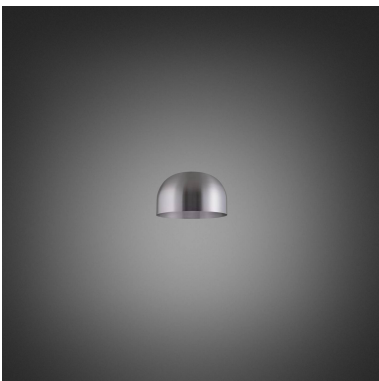

**FORKED SHADE /  
MEDIUM**

---

**ACTION: SHADE**

---

**RANGE: FORKED**

---

A medium light shade made from hand-spun metal for use with our Forked ceiling or pendant light.

---

#### SPECIFICATIONS

---

A large light shade made from hand-spun metal for use with our Forked ceiling or pendant light.

Available in four finishes: steel, gun metal, burnt steel and brass.

---