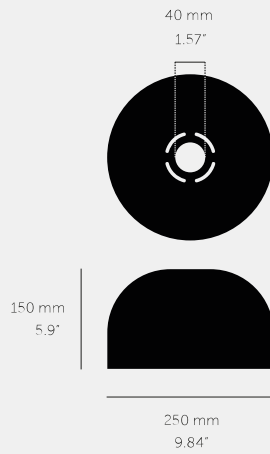

SPECIFICATIONS

A large light shade made from hand-spun metal for use with our Forked ceiling or pendant light.

Available in four finishes: steel, gun metal, burnt steel and brass.

INCLUDED

---

1 x Forked Shade

FINISH & SKU NUMBERS

---

sku:	finish:	size:
UFS-05735	● brass	MEDIUM
UFS-36739	● burnt steel	MEDIUM
UFS-35737	● gun metal	MEDIUM
UFS-07733	● steel	MEDIUM

PLEASE NOTE

DISCLAIMER: Always consult a trade professional when installing this light. Buster + Punch is not responsible for the usage or feasibility of installation requirements. This product is not suitable for damp or wet environments.

CARE INSTRUCTIONS

Wipe with dry cloth with no loose hairs, avoid using any chemicals. Please note all finishes are prone to aging.