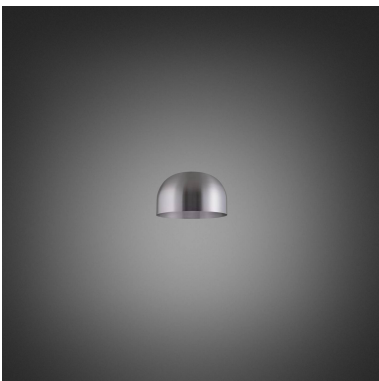

**FORKED SHADE /
MEDIUM**

ACTION: SHADE

RANGE: FORKED

A medium light shade made from hand-spun metal for use with our Forked ceiling or pendant light.

SPECIFICATIONS

A large light shade made from hand-spun metal for use with our Forked ceiling or pendant light.

Available in four finishes: steel, gun metal, burnt steel and brass.

INCLUDED

1 x Forked Shade

FINISH & SKU NUMBERS

sku	finish	size
UFS-05735	● brass	MEDIUM
UFS-36739	● burnt steel	MEDIUM
UFS-35737	● gun metal	MEDIUM
UFS-07733	● steel	MEDIUM