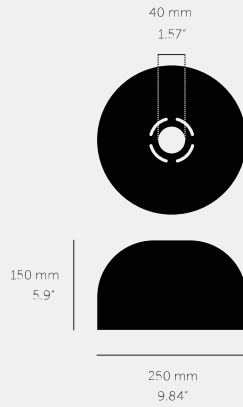

**FORKED SHADE /
MEDIUM**

ACTION: SHADE

RANGE: FORKED

A medium light shade made from hand-spun metal for use with our Forked ceiling or pendant light.

SPECIFICATIONS

A large light shade made from hand-spun metal for use with our Forked ceiling or pendant light.

Available in four finishes: steel, gun metal, burnt steel and brass.

INCLUDED

1 x Forked Shade

FINISH & SKU NUMBERS

sku	finish	size
UFS-05735	● brass	MEDIUM
UFS-36739	● burnt steel	MEDIUM
UFS-35737	● gun metal	MEDIUM
UFS-07733	● steel	MEDIUM