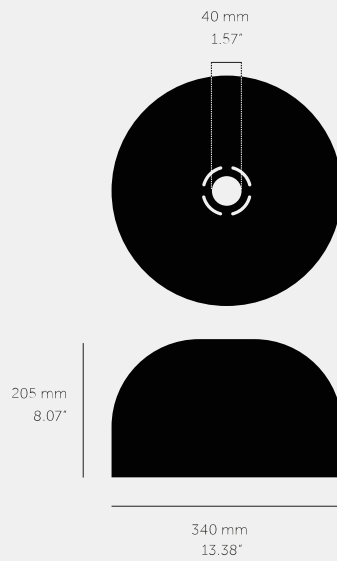

**FORKED SHADE /
LARGE**

ACTION: SHADE

RANGE: FORKED

A large light shade made from hand-spun metal for use with our Forked ceiling or pendant light

SPECIFICATIONS

A large light shade made from hand-spun metal for use with our Forked ceiling or pendant light.

FINISH & SKU NUMBERS

sku:	finish:	size:
UFS-05743	 brass	LARGE
UFS-36747	 burnt steel	LARGE
UFS-35745	 gun metal	LARGE
UFS-07741	 steel	LARGE

CARE INSTRUCTIONS

Wipe with dry cloth with no loose hairs, avoid using any chemicals. Please note all finishes are prone to aging.