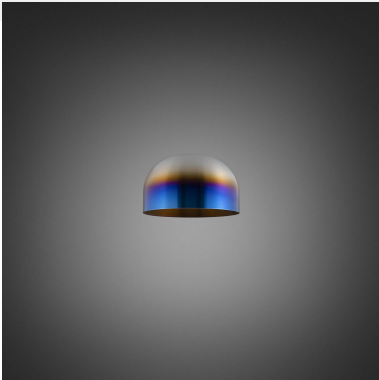

**FORKED SHADE /
LARGE**

ACTION: SHADE

RANGE: FORKED

A large light shade made from hand-spun metal for use with our Forked ceiling or pendant light

SPECIFICATIONS

A large light shade made from hand-spun metal for use with our Forked ceiling or pendant light.

Available in four finishes: steel, gun metal, burnt steel and brass.

INCLUDED

1 x Forked Shade

PLEASE NOTE

DISCLAIMER: Always consult a trade professional when installing this product. Buster + Punch is not responsible for the usage or feasibility of installation requirements. This product is not suitable for damp or wet environments.