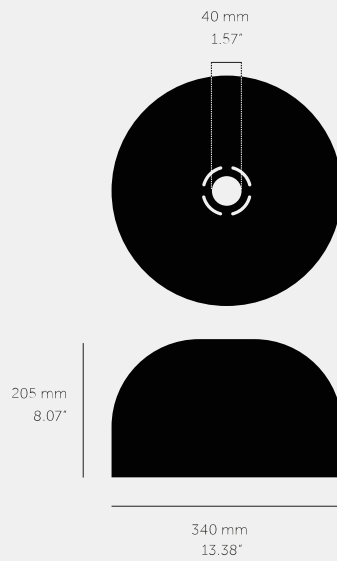

**FORKED SHADE /
LARGE**

ACTION: SHADE

RANGE: FORKED

A large light shade made from hand-spun metal for use with our Forked ceiling or pendant light

SPECIFICATIONS

A large light shade made from hand-spun metal for use with our Forked ceiling or pendant light.

Available in four finishes: steel, gun metal, burnt steel and brass.

INCLUDED

1 x Forked Shade

FINISH & SKU NUMBERS

sku:	finish:	size:
UFS-05743	● brass	LARGE
UFS-36747	● burnt steel	LARGE
UFS-35745	● gun metal	LARGE
UFS-07741	● steel	LARGE