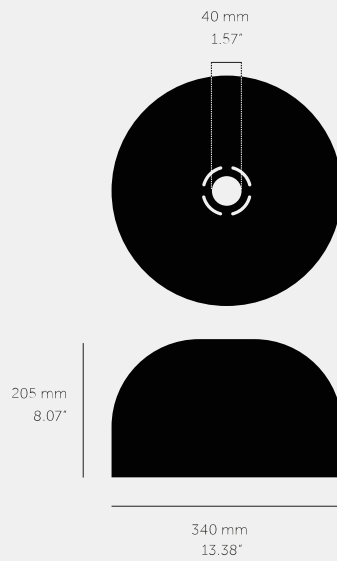

SPECIFICATIONS

A large light shade made from hand-spun metal for use with our Forked ceiling or pendant light.

Available in four finishes: steel, gun metal, burnt steel and brass.

INCLUDED

---

1 x Forked Shade

FINISH & SKU NUMBERS

---

sku:	finish:	size:
UFS-05743	● brass	LARGE
UFS-36747	● burnt steel	LARGE
UFS-35745	● gun metal	LARGE
UFS-07741	● steel	LARGE

PLEASE NOTE

DISCLAIMER: Always consult a trade professional when installing this product. Buster + Punch is not responsible for the usage or feasibility of installation requirements. This product is not suitable for damp or wet environments.

CARE INSTRUCTIONS

Wipe with dry cloth with no loose hairs, avoid using any chemicals. Please note all finishes are prone to aging.