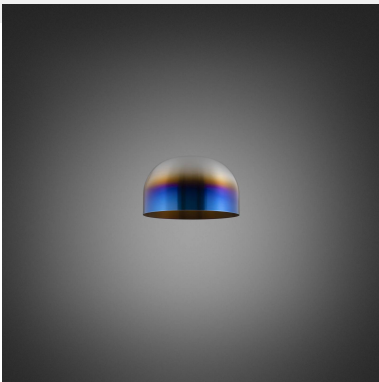

**FORKED SHADE /  
LARGE**

---

**ACTION: SHADE**

---

**RANGE: FORKED**

---

A large light shade made from hand-spun metal for use with our Forked ceiling or pendant light

---

#### SPECIFICATIONS

---

A large light shade made from hand-spun metal for use with our Forked ceiling or pendant light.

Available in four finishes: steel, gun metal, burnt steel and brass.

---