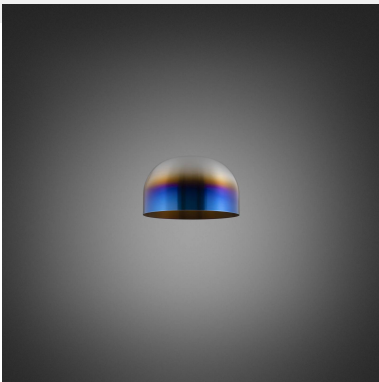

**FORKED SHADE /
LARGE**

ACTION: SHADE

RANGE: FORKED

A large light shade made from hand-spun metal for use with our Forked ceiling or pendant light

SPECIFICATIONS

A large light shade made from hand-spun metal for use with our Forked ceiling or pendant light.

Available in four finishes: steel, gun metal, burnt steel and brass.

INCLUDED

1 x Forked Shade

FINISH & SKU NUMBERS

sku:	finish:	size:
UFS-05743	● brass	LARGE
UFS-36747	● burnt steel	LARGE
UFS-35745	● gun metal	LARGE
UFS-07741	● steel	LARGE