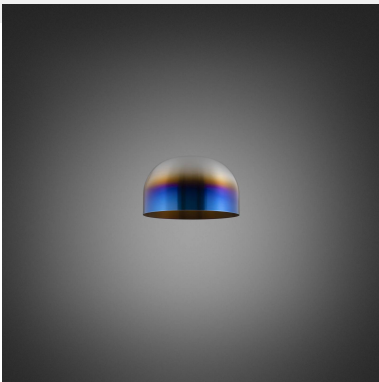

**FORKED SHADE /
LARGE**

ACTION: SHADE

RANGE: FORKED

A large light shade made from hand-spun metal for use with our Forked ceiling or pendant light

SPECIFICATIONS

A large light shade made from hand-spun metal for use with our Forked ceiling or pendant light.

Available in four finishes: steel, gun metal, burnt steel and brass.

INCLUDED

1 x Forked Shade

FINISH & SKU NUMBERS

sku	finish	size
UFS-05743	● brass	LARGE
UFS-36747	● burnt steel	LARGE
UFS-35745	● gun metal	LARGE
UFS-07741	● steel	LARGE