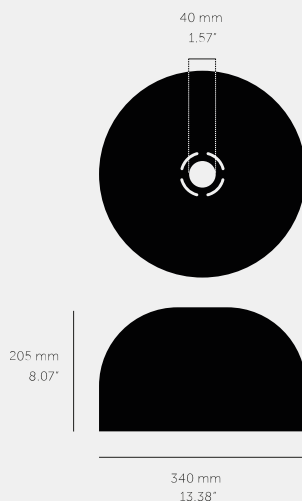

**FORKED SHADE /
LARGE**

ACTION: SHADE

RANGE: FORKED

A large light shade made from hand-spun metal for use with our Forked ceiling or pendant light

SPECIFICATIONS

A large light shade made from hand-spun metal for use with our Forked ceiling or pendant light.