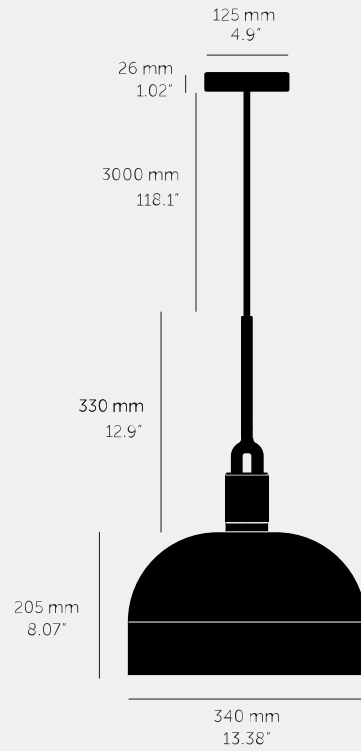

SPECIFICATIONS

Pendant light
1x solid metal lamp holder
Adjustable 3000 mm cable
E27 / 220-240 VAC / IP20
Max 7W
Bulb included
CB Certified / Class 1
1x solid metal light shade
E27 compatible

The height of the pendant can be adjusted by either placing the excess cable into the cavity space or by cutting the cable shorter. When cutting the cable this must be done by a trained electrician.

FINISH & SKU NUMBERS

---

sku:	finish:	size:
RFP-813096	● brass	LARGE
RFP-893126	● burnt steel	LARGE
RFP-863116	● gun metal	LARGE
RFP-833106	● steel	LARGE

INCLUDED

---

1 x Forked Pendant
1 x Forked Shade
1 x Punch Bulb / Puck

PLEASE NOTE

DISCLAIMER: Always consult a trade professional when installing this product. Buster + Punch is not responsible for the usage or feasibility of installation requirements. This product is not suitable for damp or wet environments. Any adjustment work needs to be carried out by a suitably qualified person. Any damage to the product caused by negligence, abusive use or misuse and/or any changes to the product which are not detailed in B+P instruction manuals, is explicitly excluded from the product warranty

---

CARE INSTRUCTIONS

Wipe with dry cloth with no loose hairs, avoid using any chemicals. Please note all finishes are prone to aging.