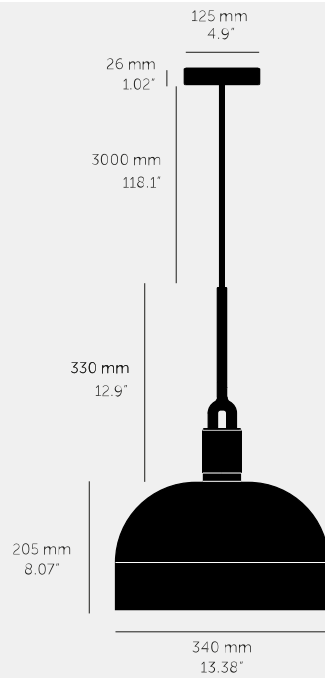

**FORKED PENDANT /
LINEAR / SHADE /
LARGE**

ACTION: PENDANT LIGHT

KNURL: LINEAR

RANGE: FORKED

A light pendant made from cast and machined metal, featuring our signature diamond-cut linear knurl pattern and fork detailing, refined by hand. Its matching shade is made from hand-spun metal.

SPECIFICATIONS

Pendant light
 1x solid metal lamp holder
 Adjustable 3000 mm cable
 E27 / 220-240 VAC / IP20
 Max 7W
 Bulb included
 CB Certified / Class 1
 1x solid metal light shade
 E27 compatible

The height of the pendant can be adjusted by either placing the excess cable into the cavity space or by cutting the cable shorter. When cutting the cable this must be done by a trained electrician.

FINISH & SKU NUMBERS

sku	finish	size
RFP-813096	● brass	LARGE
RFP-893126	● burnt steel	LARGE
RFP-863116	● gun metal	LARGE
RFP-833106	● steel	LARGE

INCLUDED

1 x Forked Pendant
 1 x Forked Shade
 1 x Punch Bulb / Puck