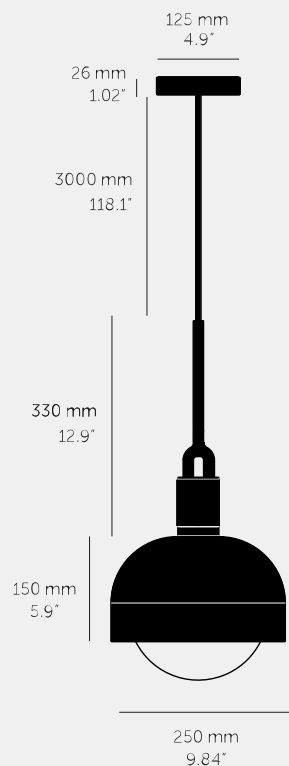

**FORKED PENDANT /  
LINEAR / SHADE /  
GLOBE / SMOKED /**

---

**ACTION: PENDANT LIGHT**

---

**KNURL: LINEAR**

---

**RANGE: FORKED**

---

A light pendant made from cast and machined metal, featuring our signature diamond-cut linear knurl pattern and fork detailing, refined by hand. Its matching shade is made from hand-spun metal and it comes with a handblown glass globe.

#### SPECIFICATIONS

---

Pendant light  
 1x solid metal lamp holder  
 Adjustable 3000 mm cable  
 E27 / 220-240 VAC / IP20  
 Max 7W  
 Bulb included  
 CB Certified / Class 1  
 1x solid metal light shade  
 1x hand-blown glass globe  
 E27 compatible

#### FINISH & SKU NUMBERS

---

sku:	finish:	size:
RFP-813092	● brass	MEDIUM
RFP-893122	● burnt steel	MEDIUM
RFP-863112	● gun metal	MEDIUM
RFP-833102	● steel	MEDIUM

---