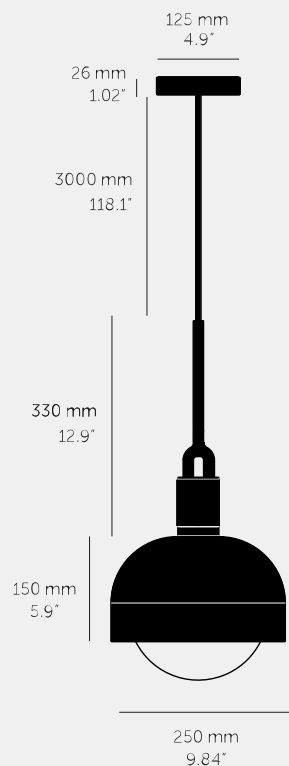

**FORKED PENDANT /
LINEAR / SHADE /
GLOBE / OPAL /**

ACTION: PENDANT LIGHT

KNURL: LINEAR

RANGE: FORKED

A light pendant made from cast and machined metal, featuring our signature diamond-cut linear knurl pattern and fork detailing, refined by hand. Its matching shade is made from hand-spun metal and it comes with a handblown glass globe.

SPECIFICATIONS

Pendant light
 1x solid metal lamp holder
 Adjustable 3000 mm cable
 E27 / 220-240 VAC / IP20
 Max 7W
 Bulb included
 CB Certified / Class 1
 1x solid metal light shade
 1x hand-blown glass globe
 E27 compatible

sku:	finish:	size:
RFP-813091	● brass	MEDIUM
RFP-893121	● burnt steel	MEDIUM
RFP-863111	● gun metal	MEDIUM
RFP-833101	● steel	MEDIUM

INCLUDED

1 x Forked Pendant
 1 x Forked Shade
 1 x Forked Globe
 1 x Punch Bulb / Puck