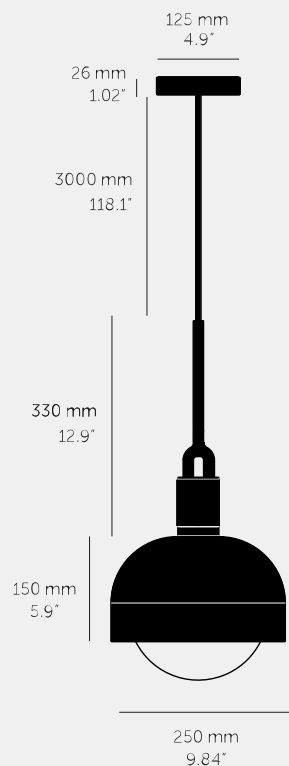

**FORKED PENDANT /  
LINEAR / SHADE /  
GLOBE / OPAL /**

---

**ACTION: PENDANT LIGHT**

---

**KNURL: LINEAR**

---

**RANGE: FORKED**

---

A light pendant made from cast and machined metal, featuring our signature diamond-cut linear knurl pattern and fork detailing, refined by hand. Its matching shade is made from hand-spun metal and it comes with a handblown glass globe.

#### SPECIFICATIONS

---

Pendant light  
 1x solid metal lamp holder  
 Adjustable 3000 mm cable  
 E27 / 220-240 VAC / IP20  
 Max 7W  
 Bulb included  
 CB Certified / Class 1  
 1x solid metal light shade  
 1x hand-blown glass globe  
 E27 compatible