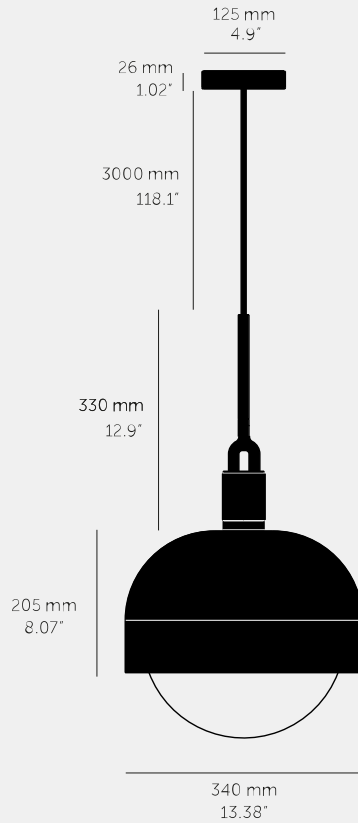

**FORKED PENDANT /
LINEAR / SHADE /
GLOBE / OPAL /**

ACTION: PENDANT LIGHT

KNURL: LINEAR

RANGE: FORKED

A light pendant made from cast and machined metal, featuring our signature diamond-cut linear knurl pattern and fork detailing, refined by hand. Its matching shade is made from hand-spun metal and it comes with a handblown glass globe.

SPECIFICATIONS

Pendant light
 1x solid metal lamp holder
 Adjustable 3000 mm cable
 E27 / 220-240 VAC / IP20
 Max 7W
 Bulb included
 CB Certified / Class 1
 1x solid metal light shade
 1x hand-blown glass globe
 E27 compatible

sku:	finish:	size:
RFP-813093	● brass	LARGE
RFP-893123	● burnt steel	LARGE
RFP-863113	● gun metal	LARGE
RFP-833103	● steel	LARGE

INCLUDED

1 x Forked Pendant
 1 x Forked Shade
 1 x Forked Globe
 1 x Punch Bulb / Puck