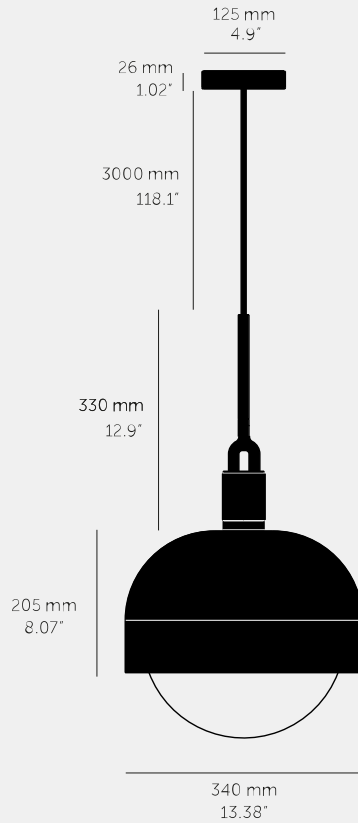

**FORKED PENDANT /  
LINEAR / SHADE /  
GLOBE / OPAL /**

---

**ACTION: PENDANT LIGHT**

---

**KNURL: LINEAR**

---

**RANGE: FORKED**

---

A light pendant made from cast and machined metal, featuring our signature diamond-cut linear knurl pattern and fork detailing, refined by hand. Its matching shade is made from hand-spun metal and it comes with a handblown glass globe.

#### SPECIFICATIONS

---

Pendant light  
 1x solid metal lamp holder  
 Adjustable 3000 mm cable  
 E27 / 220-240 VAC / IP20  
 Max 7W  
 Bulb included  
 CB Certified / Class 1  
 1x solid metal light shade  
 1x hand-blown glass globe  
 E27 compatible