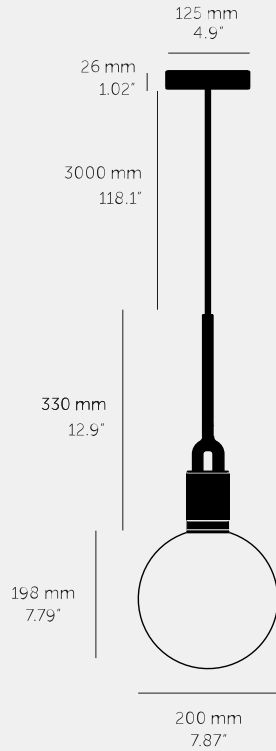

**FORKED PENDANT /  
LINEAR / GLOBE /  
SMOKED / MEDIUM**

---

**ACTION: PENDANT LIGHT**

---

**KNURL: LINEAR**

---

**RANGE: FORKED**

---

A light pendant made from cast and machined metal, featuring our signature diamond-cut linear knurl pattern and fork detailing, refined by hand. It comes with a handblown glass globe.

---

#### SPECIFICATIONS

---

Pendant light  
 1x solid metal lamp holder  
 Adjustable 3000 mm cable  
 E27 / 220-240 VAC / IP20  
 Max 7W  
 Bulb included  
 CB Certified / Class 1  
 1x solid metal light shade  
 E27 compatible

#### FINISH & SKU NUMBERS

---

sku:	finish:	size:
RFP-493099	● brass	MEDIUM
RFP-883119	● gun metal	MEDIUM
RFP-853109	● steel	MEDIUM

---