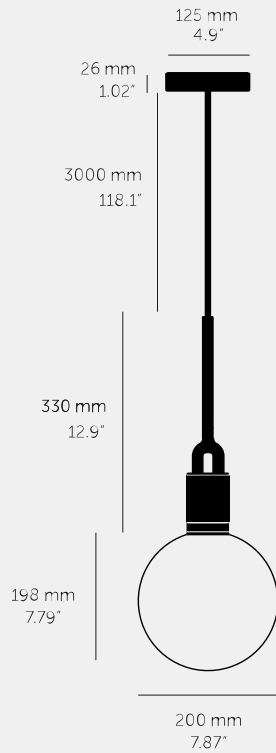

**FORKED PENDANT /
LINEAR / GLOBE /
SMOKED / MEDIUM**

ACTION: PENDANT LIGHT

KNURL: LINEAR

RANGE: FORKED

A light pendant made from cast and machined metal, featuring our signature diamond-cut linear knurl pattern and fork detailing, refined by hand. It comes with a handblown glass globe.

SPECIFICATIONS

Pendant light
 1x solid metal lamp holder
 Adjustable 3000 mm cable
 E27 / 220-240 VAC / IP20
 Max 7W
 Bulb included
 CB Certified / Class 1
 1x solid metal light shade
 E27 compatible

The height of the pendant can be adjusted by either placing the excess cable into the cavity space or by cutting the cable shorter. When cutting the cable this must be done by a trained electrician.

FINISH & SKU NUMBERS

sku:	finish:	size:
RFP-493099	● brass	MEDIUM
RFP-883119	● gun metal	MEDIUM
RFP-853109	● steel	MEDIUM

INCLUDED

1 x Forked Pendant
 1 x Forked Globe
 1 x Forked Bulb

PLEASE NOTE

DISCLAIMER: Always consult a trade professional when installing this product. Buster + Punch is not responsible for the usage or feasibility of installation requirements. This product is not suitable for damp or wet environments. Any adjustment work needs to be carried out by a suitably qualified person. Any damage to the product caused by negligence, abusive use or misuse and/or any changes to the product which are not detailed in B+P instruction manuals, is explicitly excluded from the product warranty