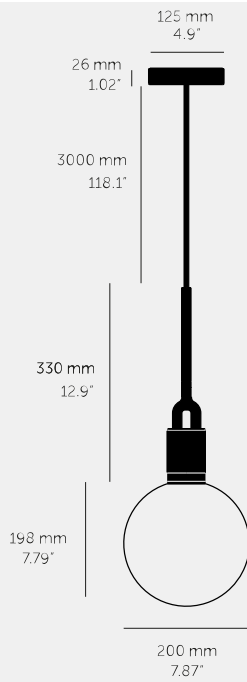

**FORKED PENDANT /
LINEAR / GLOBE /
SMOKED / MEDIUM**

ACTION: PENDANT LIGHT

KNURL: LINEAR

RANGE: FORKED

A light pendant made from cast and machined metal, featuring our signature diamond-cut linear knurl pattern and fork detailing, refined by hand. It comes with a handblown glass globe.

SPECIFICATIONS

Pendant light
 1x solid metal lamp holder
 Adjustable 3000 mm cable
 E27 / 220-240 VAC / IP20
 Max 7W
 Bulb included
 CB Certified / Class 1
 1x solid metal light shade
 E27 compatible

The height of the pendant can be adjusted by either placing the excess cable into the cavity space or by cutting the cable shorter. When cutting the cable this must be done by a trained electrician.

FINISH & SKU NUMBERS

sku	finish	size
RFP-493099	● brass	MEDIUM
RFP-883119	● gun metal	MEDIUM
RFP-853109	● steel	MEDIUM

INCLUDED

1 x Forked Pendant
 1 x Forked Globe
 1 x Forked Bulb

PLEASE NOTE

DISCLAIMER: Always consult a trade professional when installing this product. Buster + Punch is not responsible for the usage or feasibility of installation requirements. This product is not suitable for damp or wet environments.