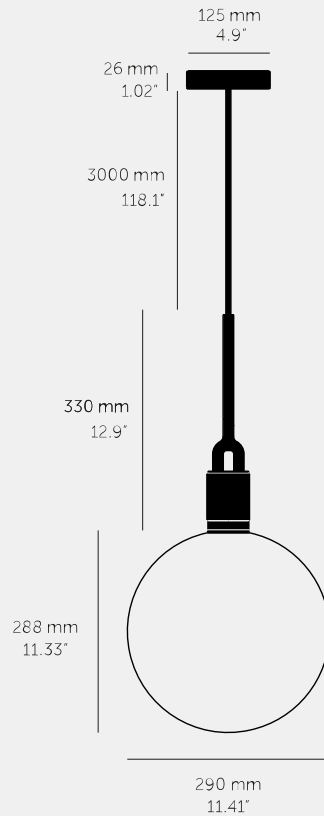

**FORKED PENDANT /
LINEAR / GLOBE /
SMOKED / LARGE**

ACTION: PENDANT LIGHT

KNURL: LINEAR

RANGE: FORKED

A light pendant made from cast and machined metal, featuring our signature diamond-cut linear knurl pattern and fork detailing, refined by hand. It comes with a handblown glass globe.

SPECIFICATIONS

Pendant light
 1x solid metal lamp holder
 Adjustable 3000 mm cable
 E27 / 220-240 VAC / IP20
 Max 7W
 Bulb included
 CB Certified / Class 1
 1x solid metal light shade
 E27 compatible

The height of the pendant can be adjusted by either placing the excess cable into the cavity space or by cutting the cable shorter. When cutting the cable this must be done by a trained electrician.

FINISH & SKU NUMBERS

sku:	finish:	size:
RFP-493100	● brass	LARGE
RFP-883120	● gun metal	LARGE
RFP-853110	● steel	LARGE

INCLUDED

1 x Forked Pendant
 1 x Forked Globe
 1 x Forked Bulb

PLEASE NOTE

DISCLAIMER: Always consult a trade professional when installing this product. Buster + Punch is not responsible for the usage or feasibility of installation requirements. This product is not suitable for damp or wet environments. Any adjustment work needs to be carried out by a suitably qualified person. Any damage to the product caused by negligence, abusive use or misuse and/or any changes to the product which are not detailed in B+P instruction manuals, is explicitly excluded from the product warranty