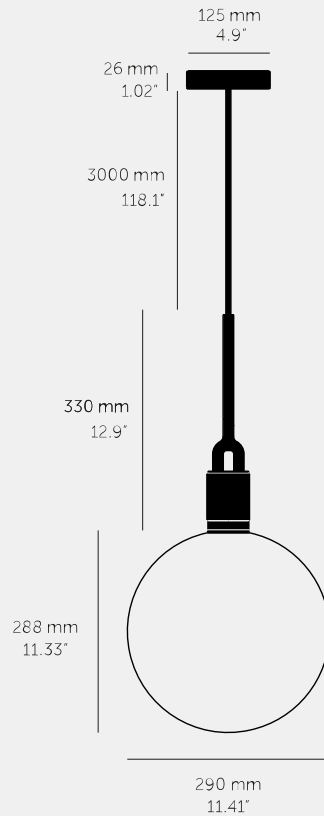

**FORKED PENDANT /  
LINEAR / GLOBE /  
SMOKED / LARGE**

---

**ACTION: PENDANT LIGHT**

---

**KNURL: LINEAR**

---

**RANGE: FORKED**

---

A light pendant made from cast and machined metal, featuring our signature diamond-cut linear knurl pattern and fork detailing, refined by hand. It comes with a handblown glass globe.

---

#### SPECIFICATIONS

---

Pendant light  
 1x solid metal lamp holder  
 Adjustable 3000 mm cable  
 E27 / 220-240 VAC / IP20  
 Max 7W  
 Bulb included  
 CB Certified / Class 1  
 1x solid metal light shade  
 E27 compatible

#### FINISH & SKU NUMBERS

---

sku:	finish:	size:
RFP-493100	● brass	LARGE
RFP-883120	● gun metal	LARGE
RFP-853110	● steel	LARGE

---