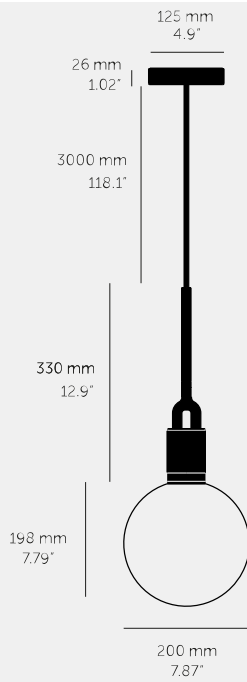

**FORKED PENDANT /
LINEAR / GLOBE /
OPAL / MEDIUM**

ACTION: PENDANT LIGHT

KNURL: LINEAR

RANGE: FORKED

A light pendant made from cast and machined metal, featuring our signature diamond-cut linear knurl pattern and fork detailing, refined by hand. It comes with a handblown glass globe.

SPECIFICATIONS

Pendant light
 1x solid metal lamp holder
 Adjustable 3000 mm cable
 E27 / 220-240 VAC / IP20
 Max 7W
 Bulb included
 CB Certified / Class 1
 1x solid metal light shade
 E27 compatible

The height of the pendant can be adjusted by either placing the excess cable into the cavity space or by cutting the cable shorter. When cutting the cable this must be done by a trained electrician.

FINISH & SKU NUMBERS

sku	finish	size
RFP-823097	● brass	MEDIUM
RFP-873117	● gun metal	MEDIUM
RFP-843107	● steel	MEDIUM

INCLUDED

1 x Forked Pendant
 1 x Forked Globe
 1 x Forked Bulb

PLEASE NOTE

DISCLAIMER: Always consult a trade professional when installing this product. Buster + Punch is not responsible for the usage or feasibility of installation requirements. This product is not suitable for damp or wet environments. Any adjustment work needs to be carried out by a suitably qualified person. Any damage to the product caused by negligence, abusive use or misuse and/or any changes to the product which are not detailed in B+P instruction manuals, is explicitly excluded from the product warranty