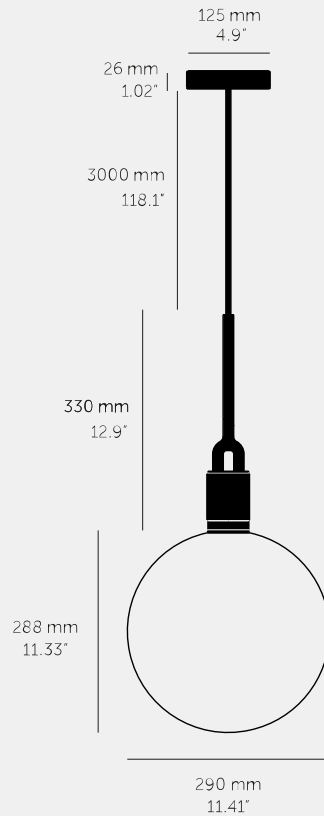

**FORKED PENDANT /  
LINEAR / GLOBE /  
OPAL / LARGE**

---

**ACTION: PENDANT LIGHT**

---

**KNURL: LINEAR**

---

**RANGE: FORKED**

---

A light pendant made from cast and machined metal, featuring our signature diamond-cut linear knurl pattern and fork detailing, refined by hand. It comes with a handblown glass globe.

---

#### SPECIFICATIONS

---

Pendant light  
 1x solid metal lamp holder  
 Adjustable 3000 mm cable  
 E27 / 220-240 VAC / IP20  
 Max 7W  
 Bulb included  
 CB Certified / Class 1  
 1x hand-blown glass globe  
 E27 compatible

#### FINISH & SKU NUMBERS

---

sku:	finish:	size:
RFP-823098	● brass	LARGE
RFP-873118	● gun metal	LARGE
RFP-843108	● steel	LARGE

---