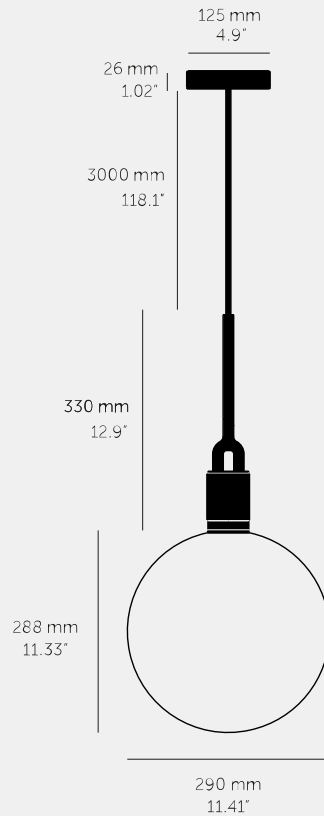

**FORKED PENDANT /
LINEAR / GLOBE /
OPAL / LARGE**

ACTION: PENDANT LIGHT

KNURL: LINEAR

RANGE: FORKED

A light pendant made from cast and machined metal, featuring our signature diamond-cut linear knurl pattern and fork detailing, refined by hand. It comes with a handblown glass globe.

SPECIFICATIONS

Pendant light
 1x solid metal lamp holder
 Adjustable 3000 mm cable
 E27 / 220-240 VAC / IP20
 Max 7W
 Bulb included
 CB Certified / Class 1
 1x hand-blown glass globe
 E27 compatible

The height of the pendant can be adjusted by either placing the excess cable into the cavity space or by cutting the cable shorter. When cutting the cable this must be done by a trained electrician.

FINISH & SKU NUMBERS

sku:	finish:	size:
RFP-823098	● brass	LARGE
RFP-873118	● gun metal	LARGE
RFP-843108	● steel	LARGE

INCLUDED

1 x Forked Pendant
 1 x Forked Globe
 1 x Forked Bulb

PLEASE NOTE

DISCLAIMER: Always consult a trade professional when installing this product. Buster + Punch is not responsible for the usage or feasibility of installation requirements. This product is not suitable for damp or wet environments. Any adjustment work needs to be carried out by a suitably qualified person. Any damage to the product caused by negligence, abusive use or misuse and/or any changes to the product which are not detailed in B+P instruction manuals, is explicitly excluded from the product warranty