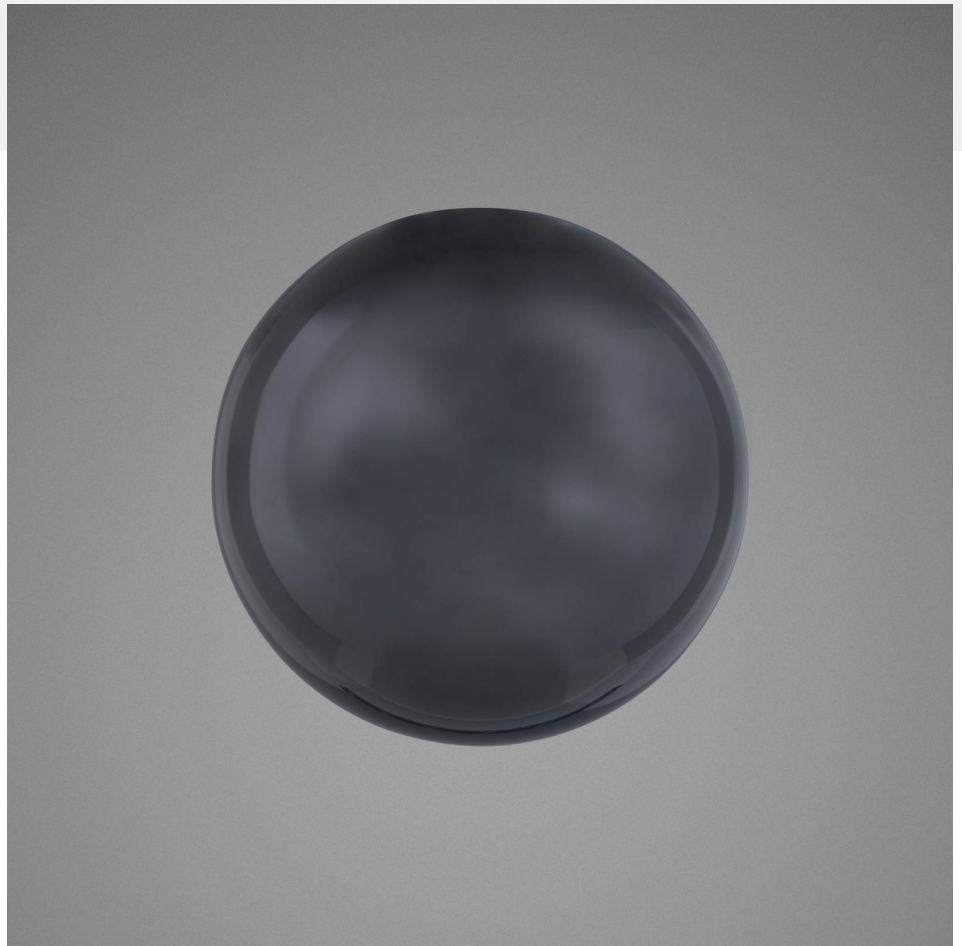

**FORKED GLOBE /
LARGE**

ACTION: FORKED GLOBE

RANGE: FORKED

A large handblown glass globe for use with our Forked Ceiling or Pendant light. Available in opal or smoked glass.

SPECIFICATIONS

A large handblown glass globe for use with our Forked Ceiling or Pendant light.
Available in opal or smoked glass.

INCLUDED

PLEASE NOTE

FINISH & SKU NUMBERS

sku:	finish:	size:
UFG-09753	● smoked	LARGE
UFG-09754	● opal	LARGE

CARE INSTRUCTIONS

Wipe with dry cloth with no loose hairs, avoid using any chemicals. Please note all finishes are prone to aging.