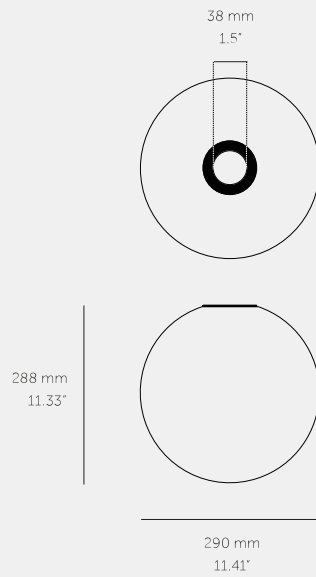

**FORKED GLOBE /
LARGE**

ACTION: FORKED GLOBE

RANGE: FORKED

A large handblown glass globe for use with our Forked Ceiling or Pendant light. Available in opal or smoked glass.

SPECIFICATIONS

A large handblown glass globe for use with our Forked Ceiling or Pendant light.
Available in opal or smoked glass.

INCLUDED

PLEASE NOTE

FINISH & SKU NUMBERS

sku:	finish:	size:
UFG-09753	● smoked	LARGE
UFG-09754	● opal	LARGE

CARE INSTRUCTIONS

Wipe with dry cloth with no loose hairs, avoid using any chemicals. Please note all finishes are prone to aging.