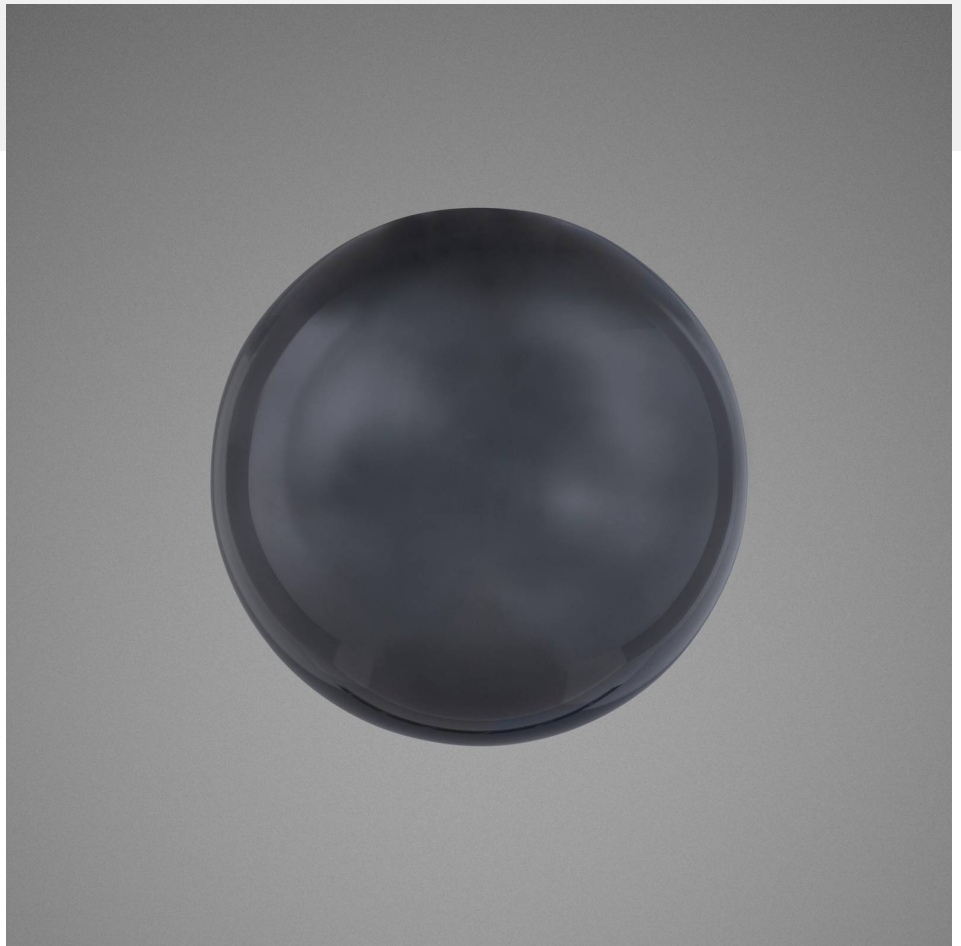

**FORKED GLOBE /
LARGE**

ACTION: FORKED GLOBE

RANGE: FORKED

A large handblown glass globe for use with our Forked Ceiling or Pendant light. Available in opal or smoked glass.

SPECIFICATIONS

A large handblown glass globe for use with our Forked Ceiling or Pendant light.
Available in opal or smoked glass.

INCLUDED

PLEASE NOTE

FINISH & SKU NUMBERS

sku:	finish:	size:
UFG-09753	● smoked	LARGE
UFG-09754	● opal	LARGE

CARE INSTRUCTIONS

Wipe with dry cloth with no loose hairs, avoid using any chemicals. Please note all finishes are prone to aging.