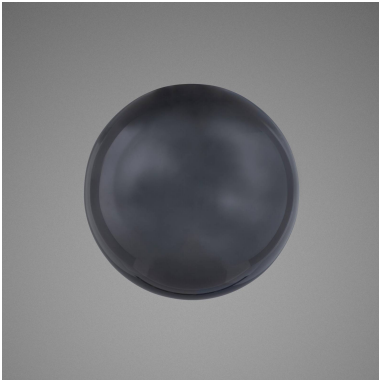

**FORKED GLOBE /
LARGE**

ACTION: FORKED GLOBE

RANGE: FORKED

A large handblown glass globe for use with our Forked Ceiling or Pendant light. Available in opal or smoked glass.

SPECIFICATIONS

A large handblown glass globe for use with our Forked Ceiling or Pendant light.
Available in opal or smoked glass.

INCLUDED

PLEASE NOTE

FINISH & SKU NUMBERS

sku:	finish:	size:
UFG-09753	● smoked	LARGE
UFG-09754	● opal	LARGE

CARE INSTRUCTIONS

Wipe with dry cloth with no loose hairs, avoid using any chemicals. Please note all finishes are prone to aging.