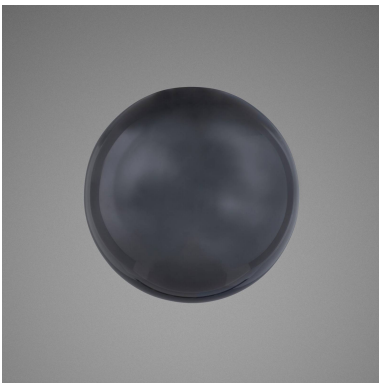

**FORKED GLOBE /
LARGE**

ACTION: FORKED GLOBE

RANGE: FORKED

A large handblown glass globe for use with our Forked Ceiling or Pendant light. Available in opal or smoked glass.

SPECIFICATIONS

A large handblown glass globe for use with our Forked Ceiling or Pendant light.
Available in opal or smoked glass.

INCLUDED

PLEASE NOTE

FINISH & SKU NUMBERS

sku	finish	size
UFG-09753	● smoked	LARGE
UFG-09754	● opal	LARGE

CARE INSTRUCTIONS

Wipe with dry cloth with no loose hairs, avoid using any chemicals. Please note all finishes are prone to aging.