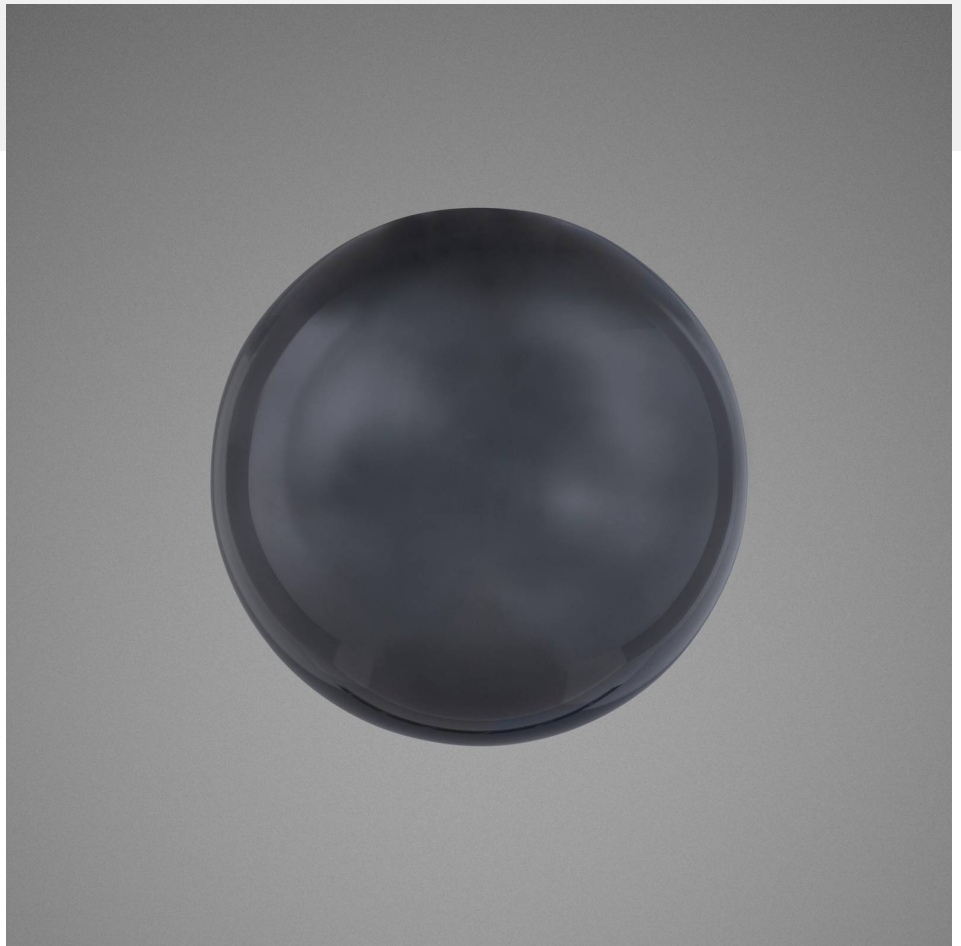

**FORKED GLOBE /
LARGE**

ACTION: FORKED GLOBE

RANGE: FORKED

A large handblown glass globe for use with our Forked Ceiling or Pendant light. Available in opal or smoked glass.

SPECIFICATIONS

A large handblown glass globe for use with our Forked Ceiling or Pendant light.
Available in opal or smoked glass.

INCLUDED

PLEASE NOTE

FINISH & SKU NUMBERS

sku	finish	size
UFG-09753	● smoked	LARGE
UFG-09754	● opal	LARGE

CARE INSTRUCTIONS

Wipe with dry cloth with no loose hairs, avoid using any chemicals. Please note all finishes are prone to aging.