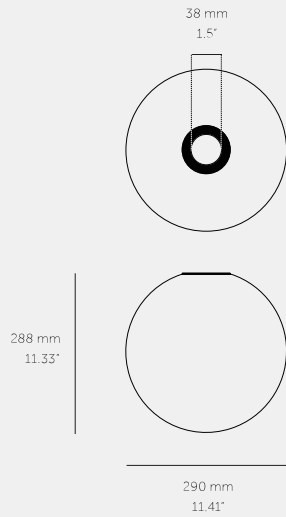

**FORKED GLOBE /
LARGE**

ACTION: FORKED GLOBE

RANGE: FORKED

A large handblown glass globe for use with our Forked Ceiling or Pendant light. Available in opal or smoked glass.

SPECIFICATIONS

A large handblown glass globe for use with our Forked Ceiling or Pendant light.
Available in opal or smoked glass.

INCLUDED

PLEASE NOTE

FINISH & SKU NUMBERS

sku	finish	size
UFG-09753	● smoked	LARGE
UFG-09754	● opal	LARGE

CARE INSTRUCTIONS

Wipe with dry cloth with no loose hairs, avoid using any chemicals. Please note all finishes are prone to aging.