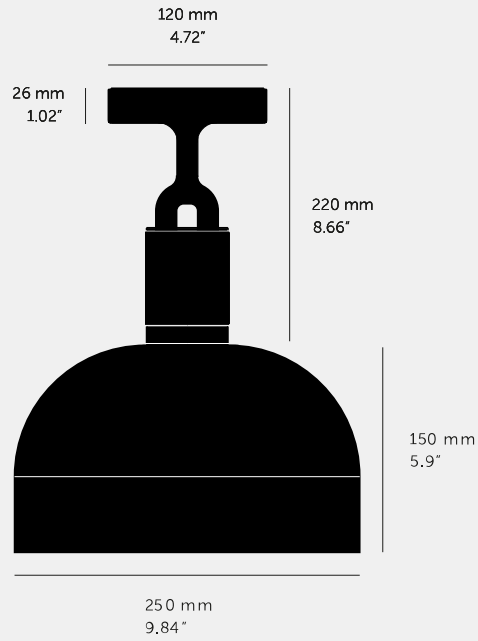

**FORKED CEILING /
LINEAR / SHADE /
MEDIUM**

ACTION: CEILING LIGHT

KNURL: LINEAR

RANGE: FORKED

A ceiling light made from cast and machined metal, featuring our signature diamond-cut linear knurl pattern and fork detailing, refined by hand. Its matching shade is made from hand-spun metal.

SPECIFICATIONS

Ceiling light
 1x solid metal lamp holder
 E27 / 220-240 VAC / IP20
 Max 7W
 Bulb included
 CB Certified / Class 1
 1 x solid metal light shade

INCLUDED

1 x Forked Ceiling
 1 x Forked Shade
 1 x Punch Bulb / Puck