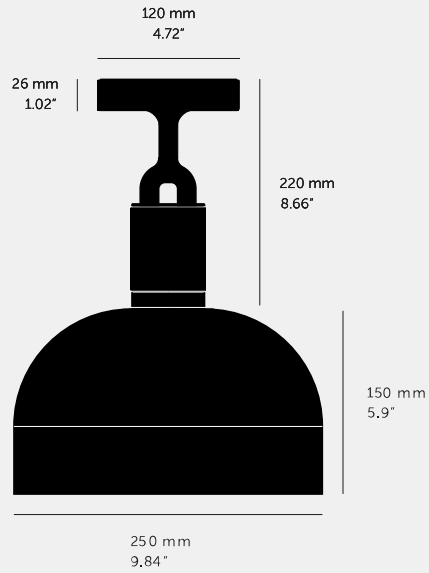

**FORKED CEILING /  
LINEAR / SHADE /  
MEDIUM**

---

**ACTION: CEILING LIGHT**

---

**KNURL: LINEAR**

---

**RANGE: FORKED**

---

A ceiling light made from cast and machined metal, featuring our signature diamond-cut linear knurl pattern and fork detailing, refined by hand. Its matching shade is made from hand-spun metal.

---

#### SPECIFICATIONS

---

Ceiling light  
 1x solid metal lamp holder  
 E27 / 220-240 VAC / IP20  
 Max 7W  
 Bulb included  
 CB Certified / Class 1  
 1 x solid metal light shade

---