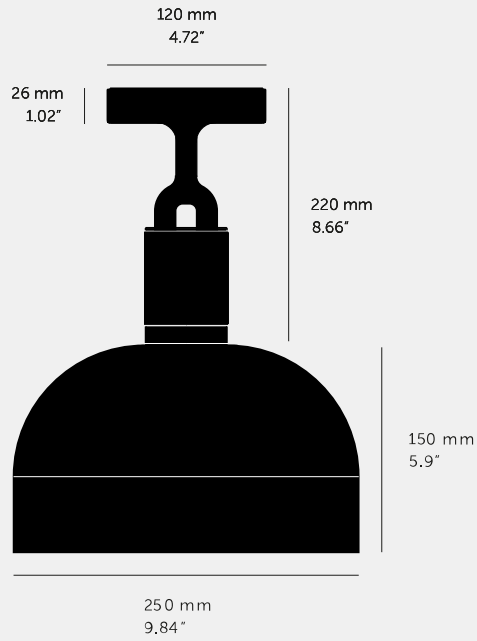

**FORKED CEILING /
LINEAR / SHADE /
MEDIUM**

ACTION: CEILING LIGHT

KNURL: LINEAR

RANGE: FORKED

A ceiling light made from cast and machined metal, featuring our signature diamond-cut linear knurl pattern and fork detailing, refined by hand. Its matching shade is made from hand-spun metal.

SPECIFICATIONS

Ceiling light
 1x solid metal lamp holder
 E27 / 220-240 VAC / IP20
 Max 7W
 Bulb included
 CB Certified / Class 1
 1 x solid metal light shade

INCLUDED

1 x Forked Ceiling
 1 x Forked Shade
 1 x Punch Bulb / Puck

FINISH & SKU NUMBERS

sku:	finish:	size:
RFC-813131	● brass	MEDIUM
RFC-893161	● burnt steel	MEDIUM
RFC-863151	● gun metal	MEDIUM
RFC-833141	● steel	MEDIUM

PLEASE NOTE

DISCLAIMER: Always consult a trade professional when installing this light. Buster + Punch is not responsible for the usage or feasibility of installation requirements. This product is not suitable for damp or wet environments.