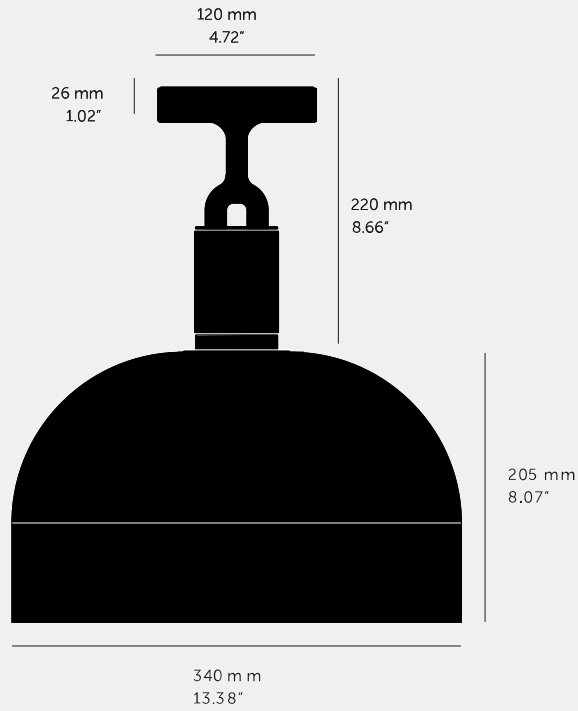

**FORKED CEILING /  
LINEAR / SHADE /  
LARGE**

---

**ACTION: CEILING LIGHT**

---

**KNURL: LINEAR**

---

**RANGE: FORKED**

---

A ceiling light made from cast and machined metal, featuring our signature diamond-cut linear knurl pattern and fork detailing, refined by hand. Its matching shade is made from hand-spun metal.

---

#### SPECIFICATIONS

---

Ceiling light  
 1x solid metal lamp holder  
 E27 / 220-240 VAC / IP20  
 Max 7W  
 Bulb included  
 CB Certified / Class 1  
 1 x solid metal light shade

---