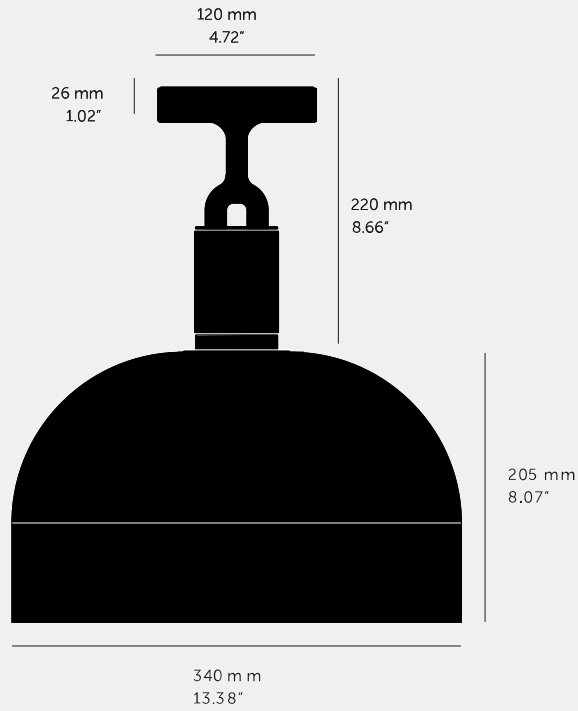

**FORKED CEILING /
LINEAR / SHADE /
LARGE**

ACTION: CEILING LIGHT

KNURL: LINEAR

RANGE: FORKED

A ceiling light made from cast and machined metal, featuring our signature diamond-cut linear knurl pattern and fork detailing, refined by hand. Its matching shade is made from hand-spun metal.

SPECIFICATIONS

Ceiling light
 1x solid metal lamp holder
 E27 / 220-240 VAC / IP20
 Max 7W
 Bulb included
 CB Certified / Class 1
 1 x solid metal light shade

INCLUDED

1 x Forked Ceiling
 1 x Forked Shade
 1 x Punch Bulb / Puck