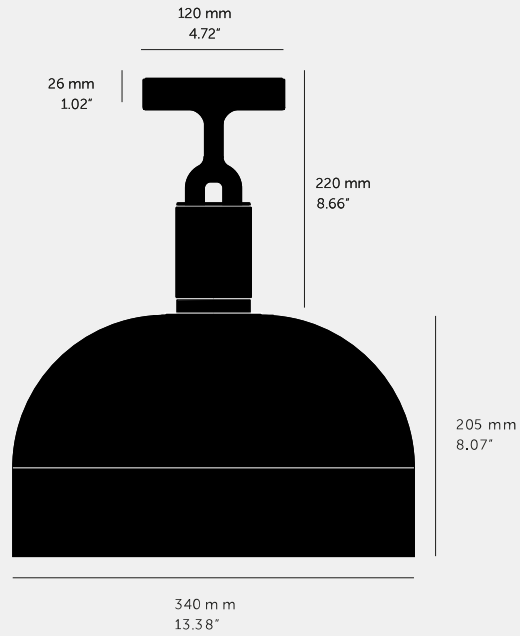

**FORKED CEILING /  
LINEAR / SHADE /  
LARGE**

---

**ACTION: CEILING LIGHT**

---

**KNURL: LINEAR**

---

**RANGE: FORKED**

---

A ceiling light made from cast and machined metal, featuring our signature diamond-cut linear knurl pattern and fork detailing, refined by hand. Its matching shade is made from hand-spun metal.

---

#### SPECIFICATIONS

---

Ceiling light  
 1x solid metal lamp holder  
 E27 / 220-240 VAC / IP20  
 Max 7W  
 Bulb included  
 CB Certified / Class 1  
 1 x solid metal light shade

---